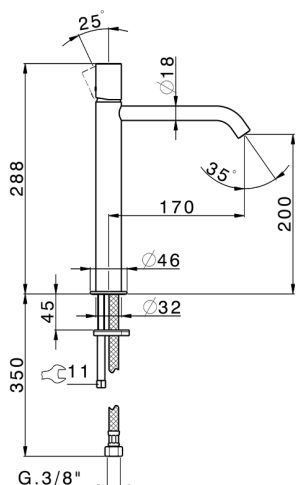

## Single lever tall washbasin mixer SMOOTH X32\_X3003544

MODEL **X3003544**

Single lever tall washbasin mixer, without automatic pop up waste, G.3/8" Stainless Steel Flexible, with smooth lever, Inox AISI 316L

### CHARACTERISTICS

Cartridge Spare Parts **ZZ96550000**

**25 mm Cartridge**

## Single lever tall washbasin mixer SMOOTH X32\_X3003544

X3003544

<https://en.cisal.it/single-lever-tall-washbasin-mixer-smooth-x32x3003544>

2024-10-18