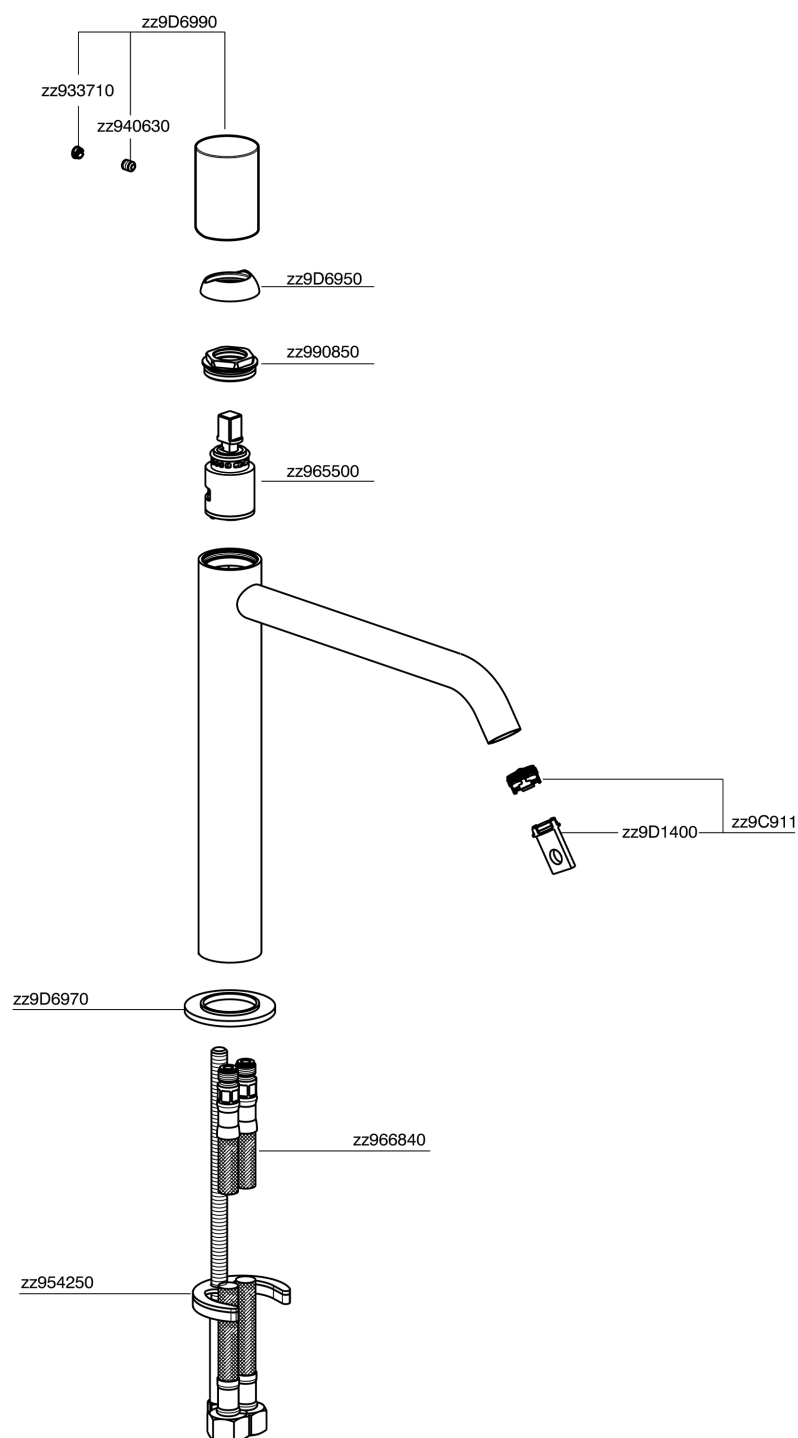

## Single lever tall washbasin mixer SMOOTH X32\_X3003544

MODEL **X3003544**

Single lever tall washbasin mixer, without automatic pop up waste, G.3/8" Stainless Steel Flexible, with smooth lever, Inox AISI 316L

### CHARACTERISTICS

Cartridge Spare Parts **ZZ96550000**

**25 mm Cartridge**

## Single lever tall washbasin mixer SMOOTH X32\_X3003544

X3003544

<https://en.cisal.it/single-lever-tall-washbasin-mixer-smooth-x32x3003544>

2024-10-18