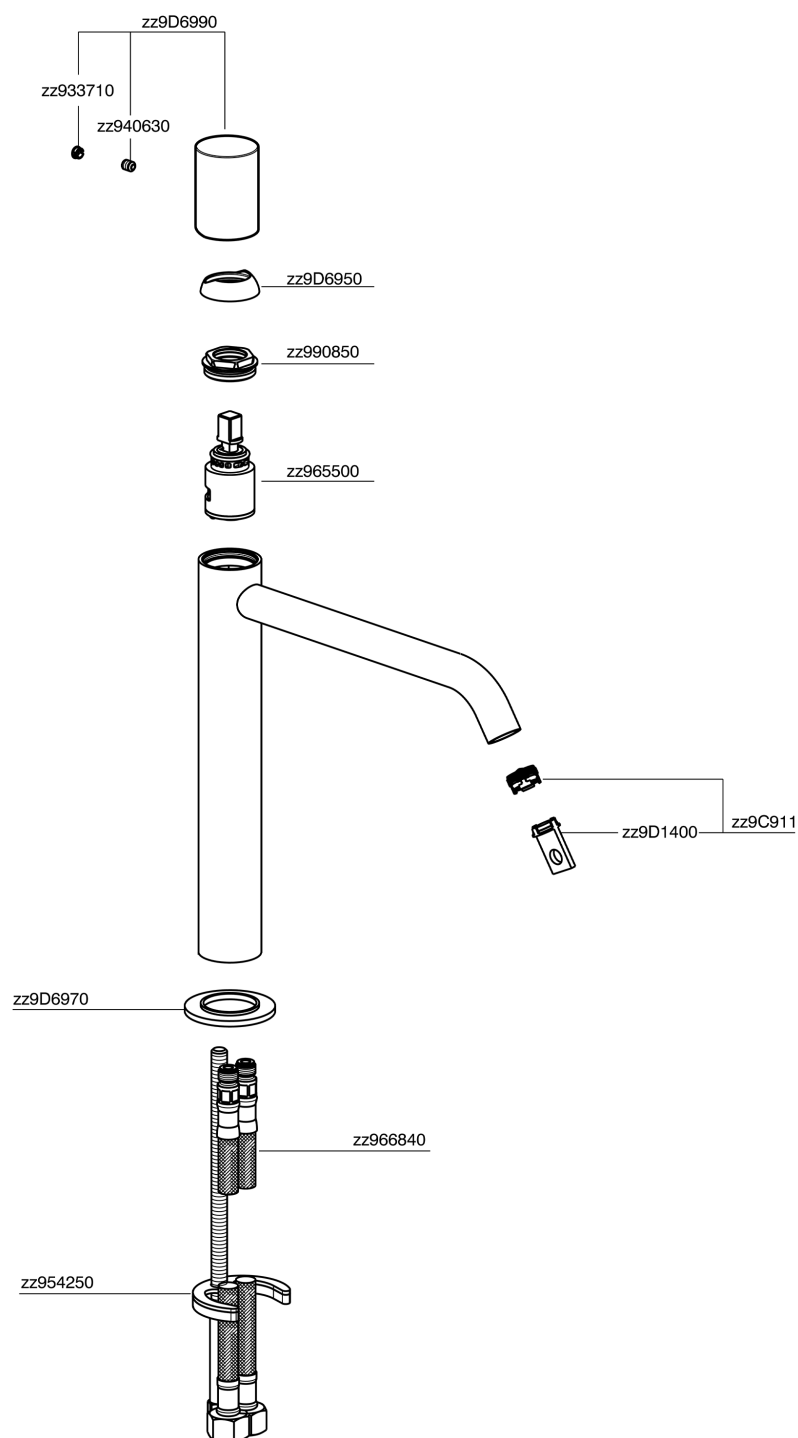

Single lever tall washbasin mixer SMOOTH X32_X3003544

X3003544

<https://en.cisal.it/single-lever-tall-washbasin-mixer-smooth-x32x3003544>

2024-10-18