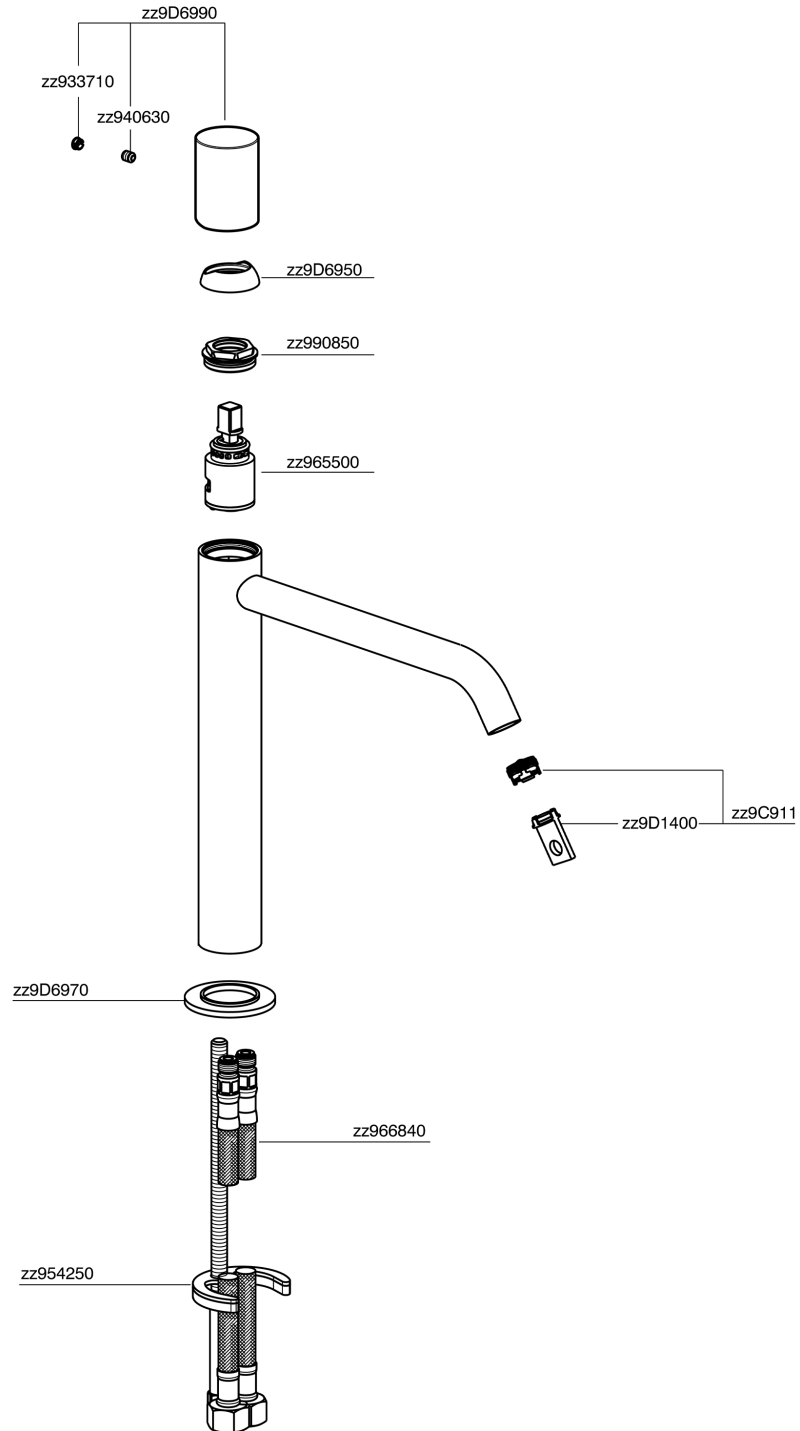

Single lever tall washbasin mixer SMOOTH X32_X3003544

MODEL **X3003544**

Single lever tall washbasin mixer, without automatic pop up waste, G.3/8" Stainless Steel Flexible, with smooth lever, Inox AISI 316L

AVAILABLE FINISHINGS

-  **5H** 5H Dark Brass Brushed
-  **5L** 5L Brushed Black Titanium
-  **5N** 5N Brushed Rose Gold
-  **D1** D1 Brushed Inox

CHARACTERISTICS

Cartridge Spare Parts **ZZ96550000**

25 mm Cartridge

Single lever tall washbasin mixer SMOOTH X32_X3003544

X3003544

<https://en.cisal.it/single-lever-tall-washbasin-mixer-smooth-x32x3003544>

2024-10-18