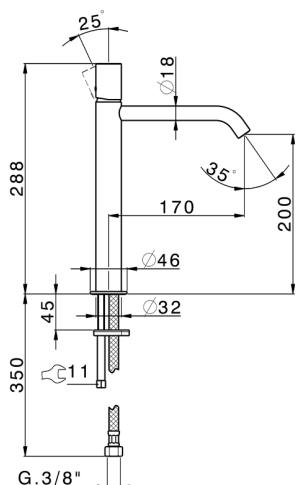

Single lever tall washbasin mixer SMOOTH X32_X3003544

MODEL **X3003544**

Single lever tall washbasin mixer, without automatic pop up waste, G.3/8" Stainless Steel Flexible, with smooth lever, Inox AISI 316L

AVAILABLE FINISHINGS

-  **5H** 5H Dark Brass Brushed
-  **5L** 5L Brushed Black Titanium
-  **5N** 5N Brushed Rose Gold
-  **D1** D1 Brushed Inox

CHARACTERISTICS

Cartridge Spare Parts **ZZ96550000**

25 mm Cartridge

Single lever tall washbasin mixer SMOOTH X32_X3003544

X3003544

<https://en.cisal.it/single-lever-tall-washbasin-mixer-smooth-x32x3003544>

2024-10-18