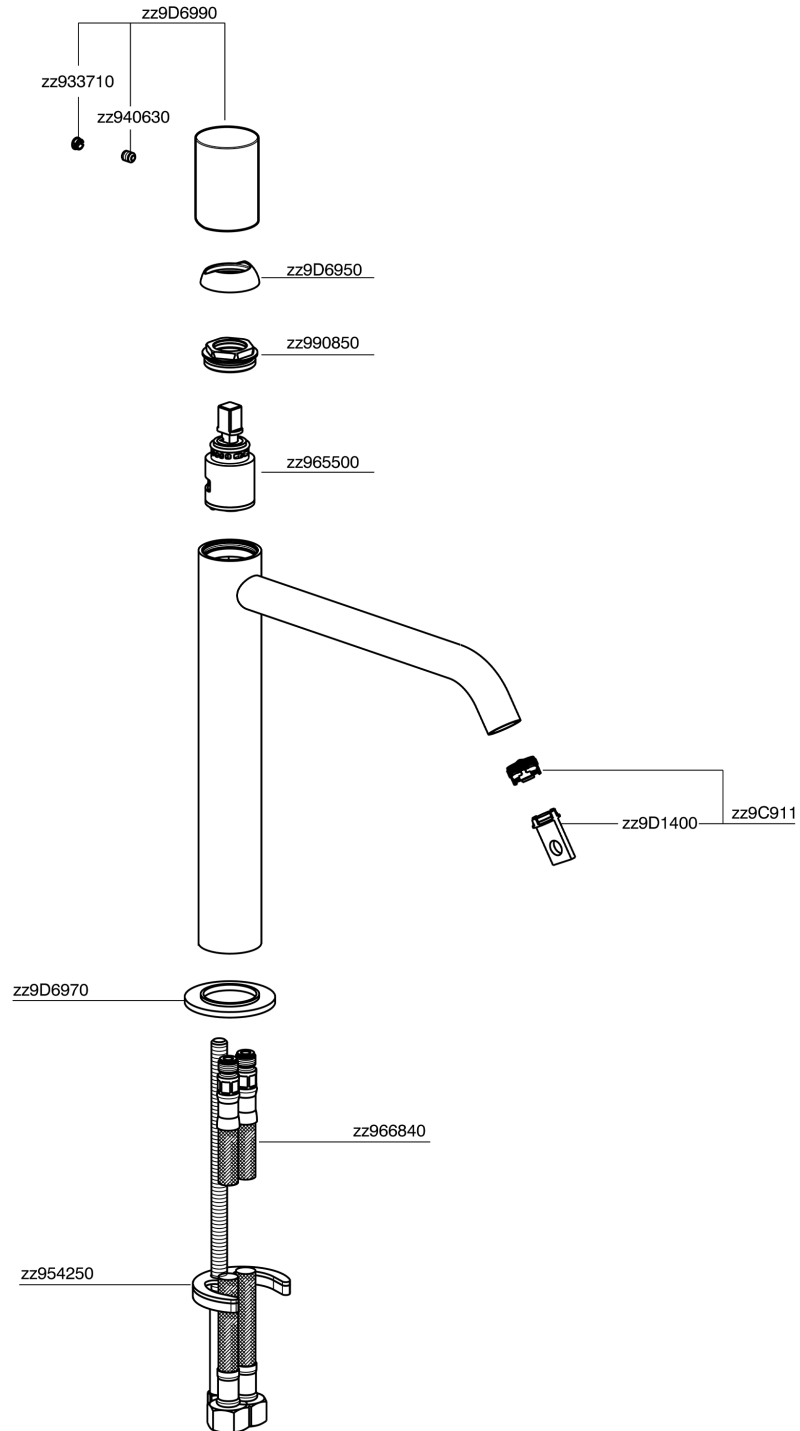

## Single lever tall washbasin mixer SMOOTH X32\_X3003544

X3003544

<https://en.cisal.it/single-lever-tall-washbasin-mixer-smooth-x32x3003544>

2024-10-18