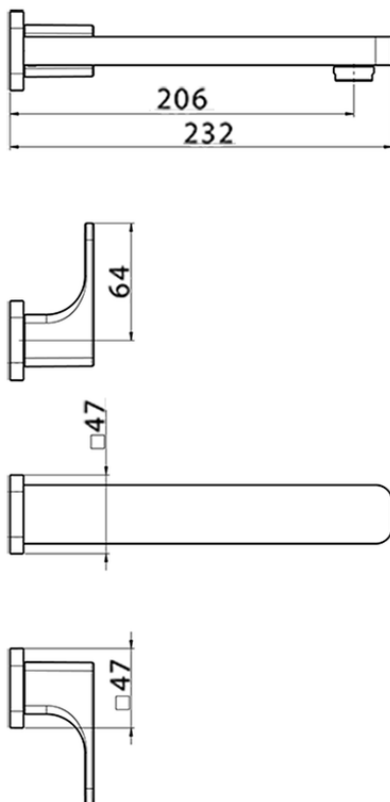

Exposed part for concealed washbasin mixer CUBIC_CU013510

CU013510

<https://en.cisal.it/exposed-part-for-concealed-washbasin-mixer-cubic-cu013510>

Serie's code	Size XX
CX 1351	20-35
CF 1351	20-35
CX 0331	20-35
CF 0331	20-35
CX 0200	20-35
CF 0200	20-35
BA 1351	20-35
GS 1351	20-35
GL 1351	20-35
MN 1351	20-35
LN 1351	20-35
LV 1351	33-48
LY 1351	33-48
CU 1351	33-48
SM 1351	30-45
AA 1351	10-30
AC 1351	10-30
AR 1351	15-25
PZ 1351	10-30
RG 1351	10-30
TS 1351	10-30
VT 1351	10-30
CS 1351	10-30
WA 1351	45-68
X1 1351	33-45
X2 1351	33-45
X3 1351	33-45
X4 1351	33-45
X5 1351	33-45
RI 1351	20-35
RM 1351	20-35

Limiti di tolleranza superficie piastrelle
 Adjustment limits for finished tile surface
 Limites de tolérance surface carrelage
 Fliesenoberfläche
 Superficie del azulejo

ZA033511

<https://en.cisal.it/concealed-washbasin-mixer-concealed-za033511>