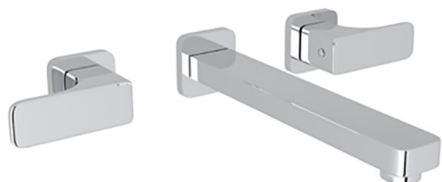

Exposed part for concealed washbasin mixer CUBIC_CU013510

MODEL **CU013510**

Exposed part for concealed washbasin mixer, without concealed part, for item ZA033511

AVAILABLE FINISHINGS

-  **21** 21 Chrome
-  **2B** 2B Polished Nickel
-  **2F** 2F Brushed Nickel
-  **40** 40 Matt Black

CHARACTERISTICS

Installation **Concealed**

Required concealed parts **ZA033511**

Concealed washbasin mixer CONCEALED_ZA033511

MODEL **ZA033511**

Concealed washbasin mixer, right headvalve - left headvalve

AVAILABLE FINISHINGS