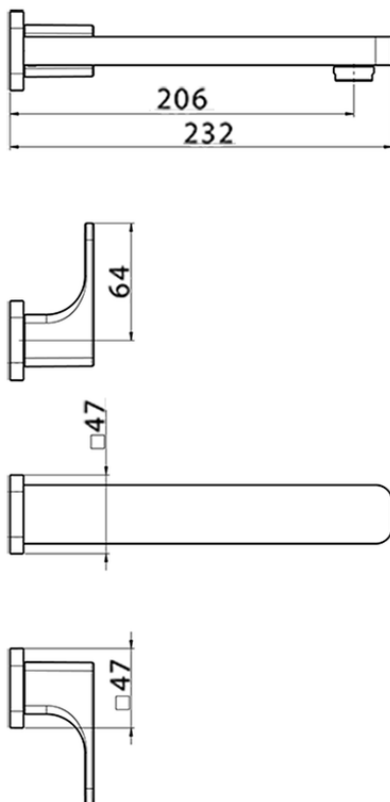

## Exposed part for concealed washbasin mixer CUBIC\_CU013510

CU013510

<https://en.cisal.it/exposed-part-for-concealed-washbasin-mixer-cubic-cu013510>

Serie's code	Size XX
CX 1351	20-35
CF 1351	20-35
CX 0331	20-35
CF 0331	20-35
CX 0200	20-35
CF 0200	20-35
BA 1351	20-35
GS 1351	20-35
GL 1351	20-35
MN 1351	20-35
LN 1351	20-35
LV 1351	33-48
LY 1351	33-48
CU 1351	33-48
SM 1351	30-45
AA 1351	10-30
AC 1351	10-30
AR 1351	15-25
PZ 1351	10-30
RG 1351	10-30
TS 1351	10-30
VT 1351	10-30
CS 1351	10-30
WA 1351	45-68
X1 1351	33-45
X2 1351	33-45
X3 1351	33-45
X4 1351	33-45
X5 1351	33-45
RI 1351	20-35
RM 1351	20-35

Limiti di tolleranza superficie piastrelle  
 Adjustment limits for finished tile surface  
 Limites de tolérance surface carrelage  
 Fliesenoberfläche  
 Superficie del azulejo

ZA033511

<https://en.cisal.it/concealed-washbasin-mixer-concealed-za033511>