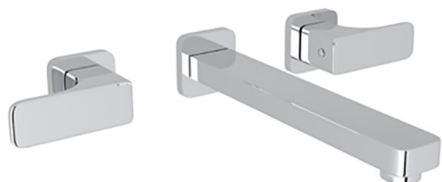

## Exposed part for concealed washbasin mixer CUBIC\_CU013510

MODEL **CU013510**

Exposed part for concealed washbasin mixer, without concealed part, for item ZA033511

### AVAILABLE FINISHINGS

-  **21** 21 Chrome
-  **2B** 2B Polished Nickel
-  **2F** 2F Brushed Nickel
-  **40** 40 Matt Black

## Concealed washbasin mixer CONCEALED\_ZA033511

MODEL **ZA033511**

Concealed washbasin mixer, right headvalve - left headvalve

AVAILABLE FINISHINGS

 **04** 04 Without finishing

CHARACTERISTICS

Concealed **1**