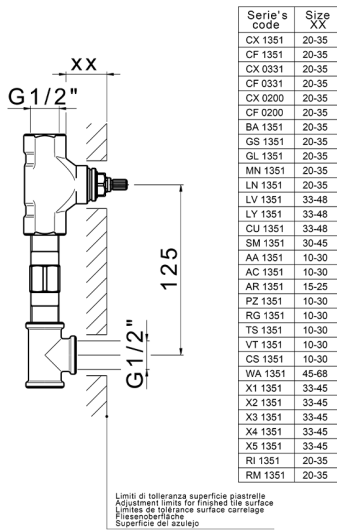

## Concealed washbasin mixer CONCEALED\_ZA033511

MODEL **ZA033511**

Concealed washbasin mixer, right headvalve - left headvalve

AVAILABLE FINISHINGS

 **04** 04 Without finishing

CHARACTERISTICS

Concealed **1**