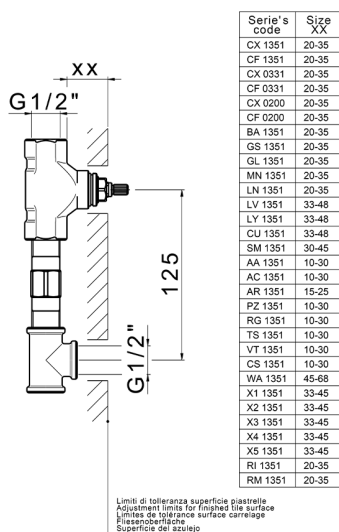

## Concealed washbasin mixer CONCEALED\_ZA033511

MODEL **ZA033511**

Concealed washbasin mixer, right headvalve - left headvalve

AVAILABLE FINISHINGS

 **04** 04 Without finishing

CHARACTERISTICS

Concealed **1**