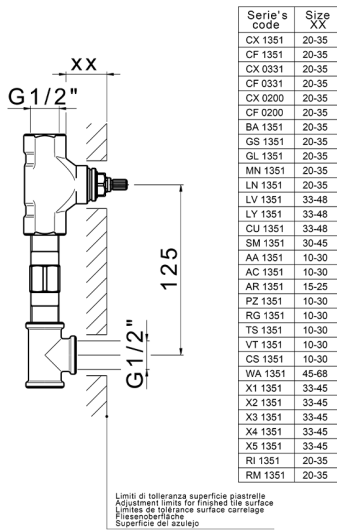

2026-06-13