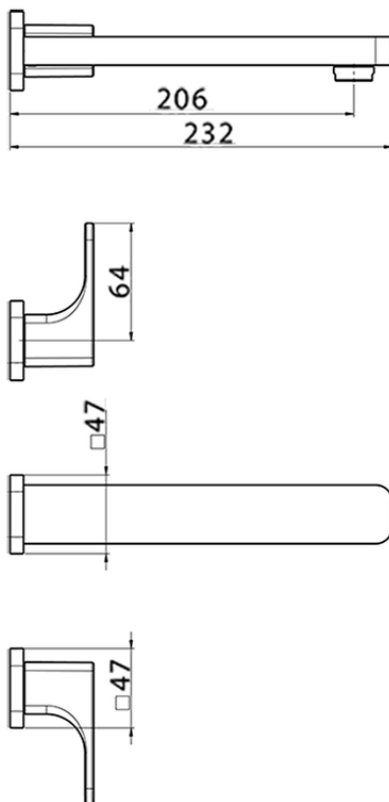

## Exposed part for concealed washbasin mixer CUBIC\_CU013510

CU013510

<https://en.cisal.it/exposed-part-for-concealed-washbasin-mixer-cubic-cu013510>

Serie's code	Size XX
CX 1351	20-35
CF 1351	20-35
CX 0331	20-35
CF 0331	20-35
CX 0200	20-35
CF 0200	20-35
BA 1351	20-35
GS 1351	20-35
GL 1351	20-35
MN 1351	20-35
LN 1351	20-35
LV 1351	33-48
LY 1351	33-48
CU 1351	33-48
SM 1351	30-45
AA 1351	10-30
AC 1351	10-30
AR 1351	15-25
PZ 1351	10-30
RG 1351	10-30
TS 1351	10-30
VT 1351	10-30
CS 1351	10-30
WA 1351	45-68
X1 1351	33-45
X2 1351	33-45
X3 1351	33-45
X4 1351	33-45
X5 1351	33-45
RI 1351	20-35
RM 1351	20-35

Limiti di tolleranza superficie piastrelle  
 Adjustment limits for finished tile surface  
 Limites de tolérance surface carrelage  
 Fliesenoberfläche  
 Superficie del azulejo

ZA033511

<https://en.cisal.it/concealed-washbasin-mixer-concealed-za033511>