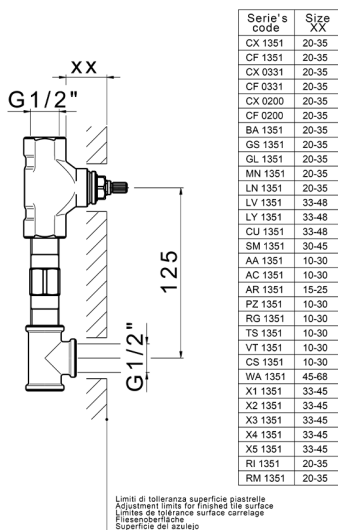

Concealed washbasin mixer CONCEALED_ZA033511

MODEL **ZA033511**

Concealed washbasin mixer, right headvalve - left headvalve

AVAILABLE FINISHINGS

04 04 Without finishing

CHARACTERISTICS

Concealed **1**

2026-04-10