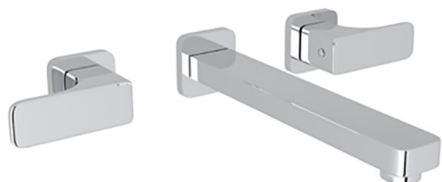

Exposed part for concealed washbasin mixer CUBIC_CU013510

MODEL **CU013510**

Exposed part for concealed washbasin mixer, without concealed part, for item ZA033511

AVAILABLE FINISHINGS

-  **21** 21 Chrome
-  **2B** 2B Polished Nickel
-  **2F** 2F Brushed Nickel
-  **40** 40 Matt Black

CHARACTERISTICS

Installation **Concealed**
 Required concealed parts **ZA033511**

Concealed washbasin mixer CONCEALED_ZA033511

MODEL **ZA033511**

Concealed washbasin mixer, right headvalve - left headvalve