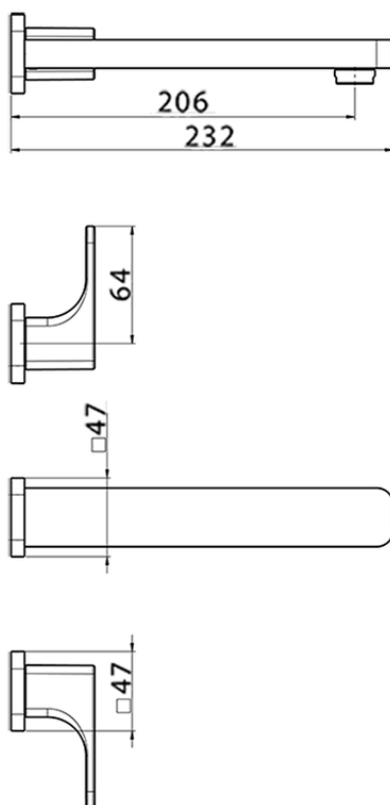

Exposed part for concealed washbasin mixer CUBIC_CU013510

CU013510

<https://en.cisal.it/exposed-part-for-concealed-washbasin-mixer-cubic-cu013510>

Serie's code	Size XX
CX 1351	20-35
CF 1351	20-35
CX 0331	20-35
CF 0331	20-35
CX 0200	20-35
CF 0200	20-35
BA 1351	20-35
GS 1351	20-35
GL 1351	20-35
MN 1351	20-35
LN 1351	20-35
LV 1351	33-48
LY 1351	33-48
CU 1351	33-48
SM 1351	30-45
AA 1351	10-30
AC 1351	10-30
AR 1351	15-25
PZ 1351	10-30
RG 1351	10-30
TS 1351	10-30
VT 1351	10-30
CS 1351	10-30
WA 1351	45-68
X1 1351	33-45
X2 1351	33-45
X3 1351	33-45
X4 1351	33-45
X5 1351	33-45
RI 1351	20-35
RM 1351	20-35

Limiti di tolleranza superficie piastrelle
 Adjustment limits for finished tile surface
 Limites de tolérance surface carrelage
 Fliesenoberfläche
 Superficie del azulejo

ZA033511

<https://en.cisal.it/concealed-washbasin-mixer-concealed-za033511>