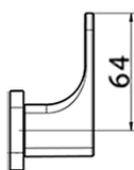

## Exposed part for concealed washbasin mixer CUBIC\_CU013510

CU013510

<https://en.cisal.it/exposed-part-for-concealed-washbasin-mixer-cubic-cu013510>

Serie's code	Size XX
CX 1351	20-35
CF 1351	20-35
CX 0331	20-35
CF 0331	20-35
CX 0200	20-35
CF 0200	20-35
BA 1351	20-35
GS 1351	20-35
GL 1351	20-35
MN 1351	20-35
LN 1351	20-35
LV 1351	33-48
LY 1351	33-48
CU 1351	33-48
SM 1351	30-45
AA 1351	10-30
AC 1351	10-30
AR 1351	15-25
PZ 1351	10-30
RG 1351	10-30
TS 1351	10-30
VT 1351	10-30
CS 1351	10-30
WA 1351	45-68
X1 1351	33-45
X2 1351	33-45
X3 1351	33-45
X4 1351	33-45
X5 1351	33-45
RI 1351	20-35
RM 1351	20-35

Limiti di tolleranza superficie piastrelle  
 Adjustment limits for finished tile surface  
 Limites de tolérance surface carrelage  
 Fliesenoberfläche  
 Superficie del azulejo

ZA033511

<https://en.cisal.it/concealed-washbasin-mixer-concealed-za033511>