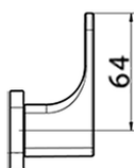

## Exposed part for concealed washbasin mixer CUBIC\_CU013510

CU013510

<https://en.cisal.it/exposed-part-for-concealed-washbasin-mixer-cubic-cu013510>

Serie's code	Size XX
CX 1351	20-35
CF 1351	20-35
CX 0331	20-35
CF 0331	20-35
CX 0200	20-35
CF 0200	20-35
BA 1351	20-35
GS 1351	20-35
GL 1351	20-35
MN 1351	20-35
LN 1351	20-35
LV 1351	33-48
LY 1351	33-48
CU 1351	33-48
SM 1351	30-45
AA 1351	10-30
AC 1351	10-30
AR 1351	15-25
PZ 1351	10-30
RG 1351	10-30
TS 1351	10-30
VT 1351	10-30
CS 1351	10-30
WA 1351	45-68
X1 1351	33-45
X2 1351	33-45
X3 1351	33-45
X4 1351	33-45
X5 1351	33-45
RI 1351	20-35
RM 1351	20-35

Limiti di tolleranza superficie piastrelle  
 Adjustment limits for finished tile surface  
 Limites de tolérance surface carrelage  
 Fliesenoberfläche  
 Superficie del azulejo

ZA033511

<https://en.cisal.it/concealed-washbasin-mixer-concealed-za033511>