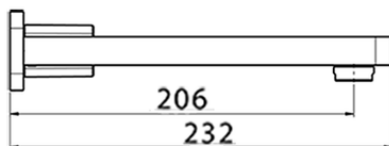

## Exposed part for concealed washbasin mixer CUBIC\_CU013510

CU013510

<https://en.cisal.it/exposed-part-for-concealed-washbasin-mixer-cubic-cu013510>

Serie's code	Size XX
CX 1351	20-35
CF 1351	20-35
CX 0331	20-35
CF 0331	20-35
CX 0200	20-35
CF 0200	20-35
BA 1351	20-35
GS 1351	20-35
GL 1351	20-35
MN 1351	20-35
LN 1351	20-35
LV 1351	33-48
LY 1351	33-48
CU 1351	33-48
SM 1351	30-45
AA 1351	10-30
AC 1351	10-30
AR 1351	15-25
PZ 1351	10-30
RG 1351	10-30
TS 1351	10-30
VT 1351	10-30
CS 1351	10-30
WA 1351	45-68
X1 1351	33-45
X2 1351	33-45
X3 1351	33-45
X4 1351	33-45
X5 1351	33-45
RI 1351	20-35
RM 1351	20-35

Limiti di tolleranza superficie piastrelle  
 Adjustment limits for finished tile surface  
 Limites de tolérance surface carrelage  
 Fliesenoberfläche  
 Superficie del azulejo

ZA033511

<https://en.cisal.it/concealed-washbasin-mixer-concealed-za033511>