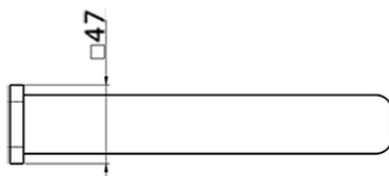

## Exposed part for concealed washbasin mixer CUBIC\_CU013510

CU013510

<https://en.cisal.it/exposed-part-for-concealed-washbasin-mixer-cubic-cu013510>

Serie's code	Size XX
CX 1351	20-35
CF 1351	20-35
CX 0331	20-35
CF 0331	20-35
CX 0200	20-35
CF 0200	20-35
BA 1351	20-35
GS 1351	20-35
GL 1351	20-35
MN 1351	20-35
LN 1351	20-35
LV 1351	33-48
LY 1351	33-48
CU 1351	33-48
SM 1351	30-45
AA 1351	10-30
AC 1351	10-30
AR 1351	15-25
PZ 1351	10-30
RG 1351	10-30
TS 1351	10-30
VT 1351	10-30
CS 1351	10-30
WA 1351	45-68
X1 1351	33-45
X2 1351	33-45
X3 1351	33-45
X4 1351	33-45
X5 1351	33-45
RI 1351	20-35
RM 1351	20-35

Limiti di tolleranza superficie piastrelle  
 Adjustment limits for finished tile surface  
 Limites de tolérance surface carrelage  
 Fliesenoberfläche  
 Superficie del azulejo

ZA033511

<https://en.cisal.it/concealed-washbasin-mixer-concealed-za033511>