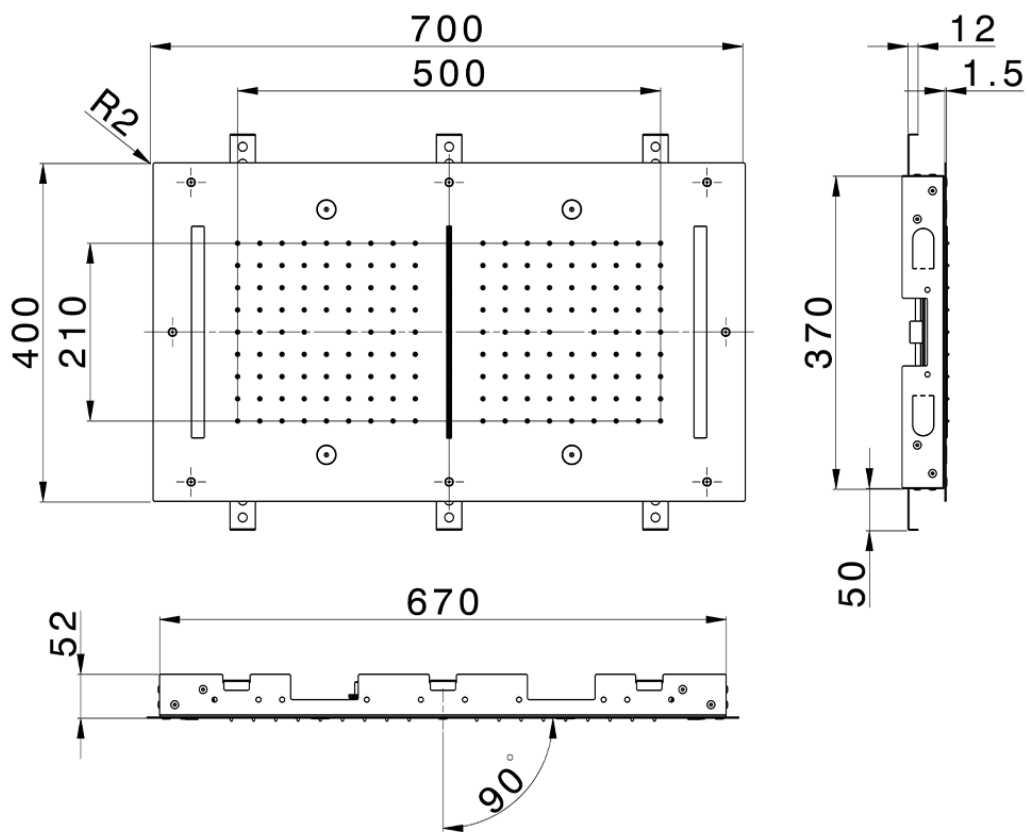

700x400 mm Chromotherapy Ceiling showerhead ZEN SHOWER_ZS0C0125

ZS0C0125

<https://en.cisal.it/700x400-mm-chromotherapy-ceiling-showerhead-zen-shower-zs0c0125>

2026-06-13