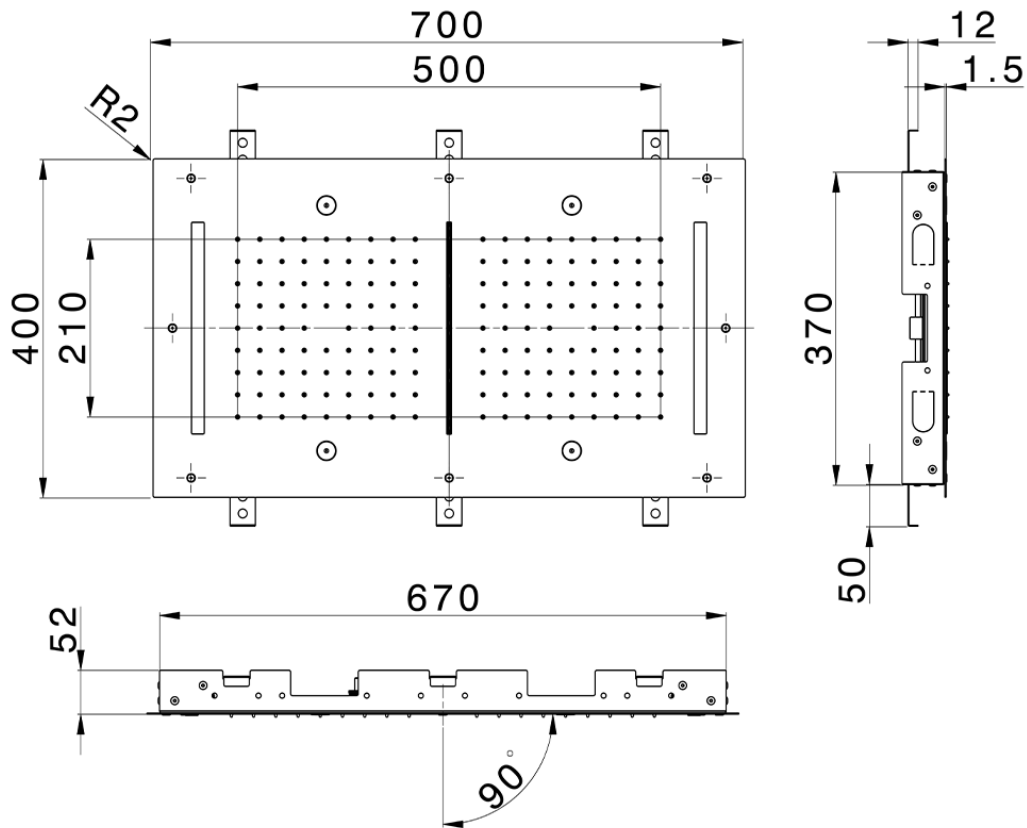

## 700x400 mm Chromotherapy Ceiling showerhead ZEN SHOWER\_ZS0C0125

ZS0C0125

<https://en.cisal.it/700x400-mm-chromotherapy-ceiling-showerhead-zen-shower-zs0c0125>

2026-06-29