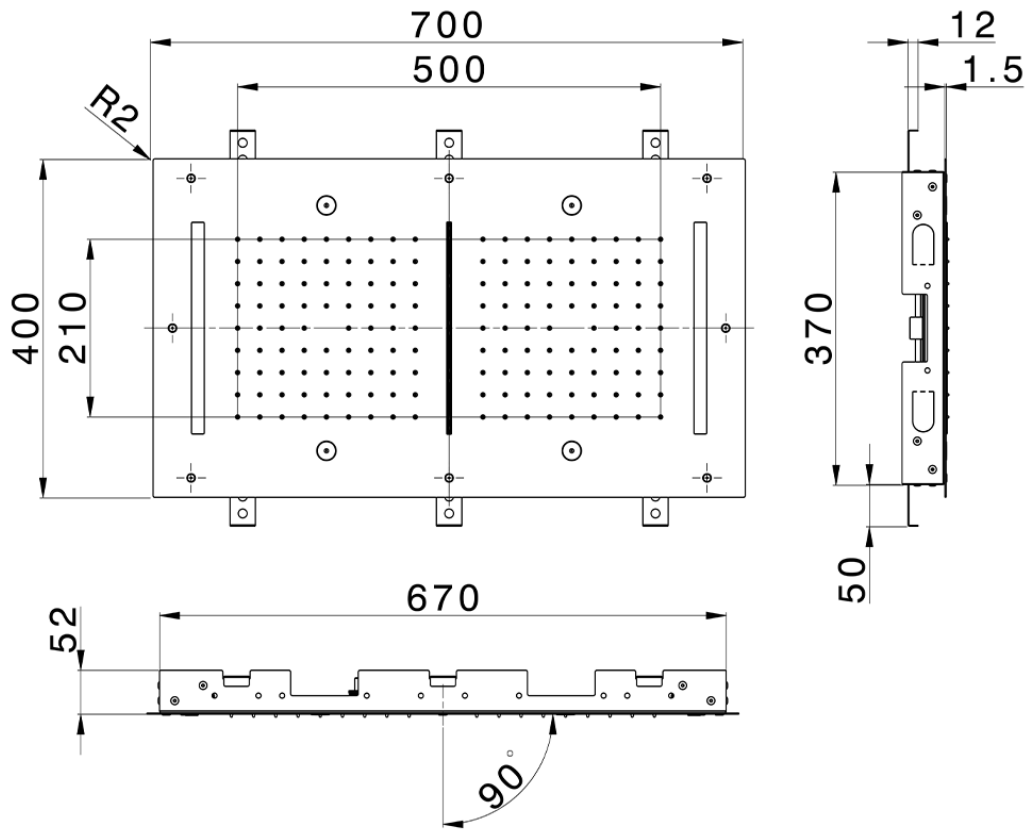

700x400 mm Chromotherapy Ceiling showerhead ZEN SHOWER_ZS0C0125

ZS0C0125

<https://en.cisal.it/700x400-mm-chromotherapy-ceiling-showerhead-zen-shower-zs0c0125>

2026-06-08