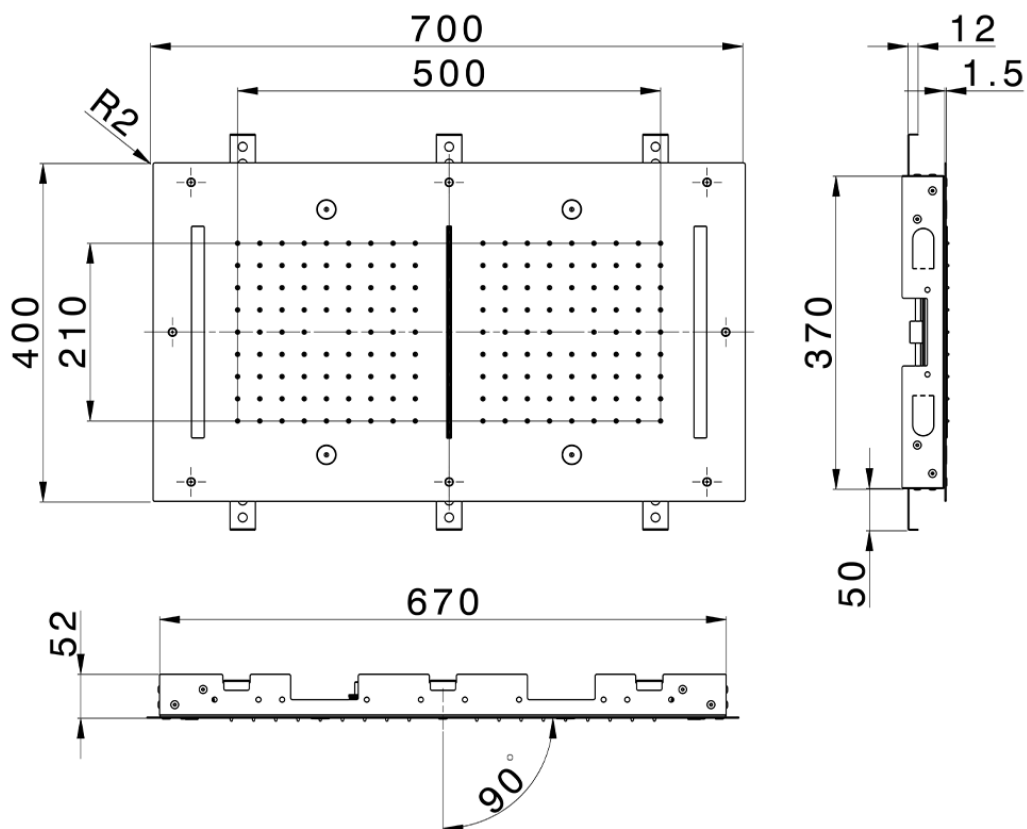

700x400 mm Chromotherapy Ceiling showerhead ZEN SHOWER_ZS0C0125

ZS0C0125

<https://en.cisal.it/700x400-mm-chromotherapy-ceiling-showerhead-zen-shower-zs0c0125>

2026-05-19