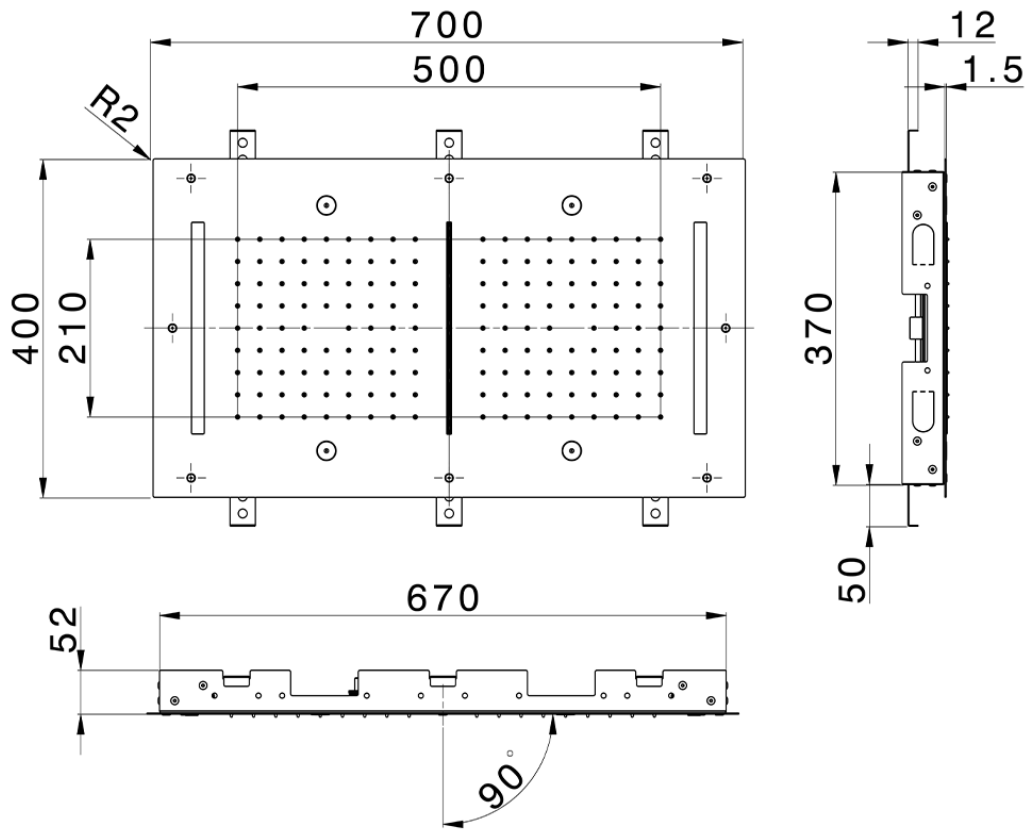

700x400 mm Chromotherapy Ceiling showerhead ZEN SHOWER_ZS0C0125

ZS0C0125

<https://en.cisal.it/700x400-mm-chromotherapy-ceiling-showerhead-zen-shower-zs0c0125>

2026-05-19