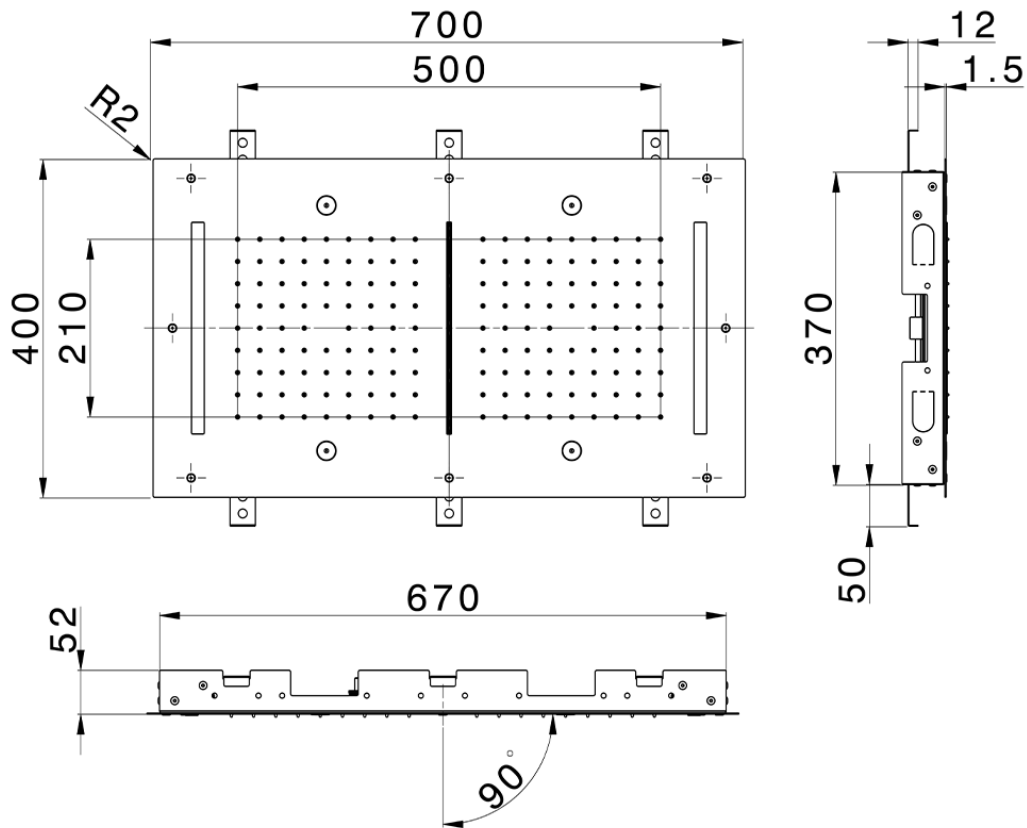

700x400 mm Chromotherapy Ceiling showerhead ZEN SHOWER_ZS0C0125

ZS0C0125

<https://en.cisal.it/700x400-mm-chromotherapy-ceiling-showerhead-zen-shower-zs0c0125>

2026-06-09