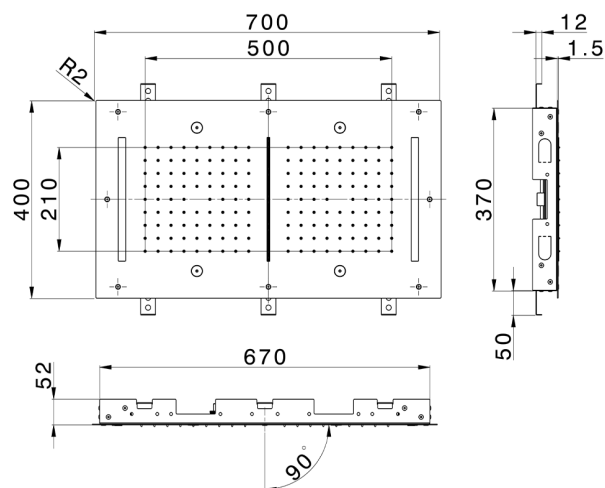

700x400 mm Chromotherapy Ceiling showerhead ZEN SHOWER_ZS0C0125

MODEL **ZS0C0125**

700x400 mm Chromotherapy Ceiling showerhead, 2 rain, spraying functions, waterfall, chromotherapy functions, built-in control included, Stainless Steel AISI 304

AVAILABLE FINISHINGS

- **D1** D1 Brushed Inox
- **40** 40 Matt Black
- **4Q** 4Q Matt White
- **5G** 5G Rose Gold
- **D2** D2 Polished Inox

CHARACTERISTICS

2026-06-13