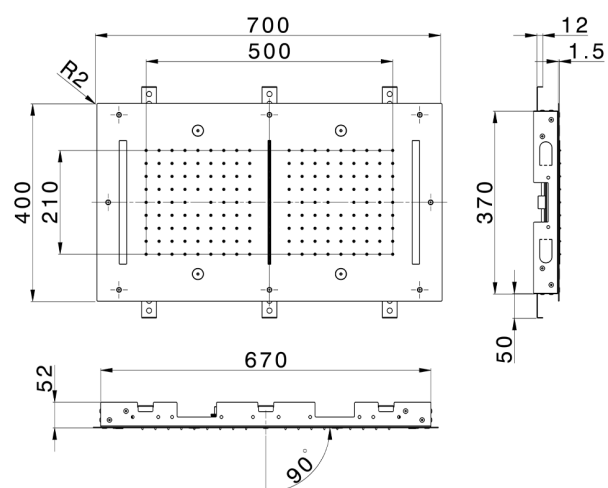

700x400 mm Chromotherapy Ceiling showerhead ZEN SHOWER_ZS0C0125

MODEL **ZS0C0125**

700x400 mm Chromotherapy Ceiling showerhead, 2 rain, spraying functions, waterfall, chromotherapy functions, built-in control included, Stainless Steel AISI 304

AVAILABLE FINISHINGS

- **D1** D1 Brushed Inox
- **40** 40 Matt Black
- **4Q** 4Q Matt White
- **5G** 5G Rose Gold
- **D2** D2 Polished Inox

CHARACTERISTICS

2026-04-28