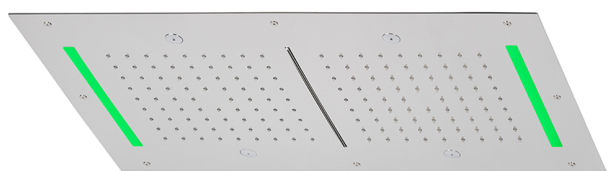

700x400 mm Chromotherapy Ceiling showerhead ZEN SHOWER_ZS0C0125

MODEL **ZS0C0125**

700x400 mm Chromotherapy Ceiling showerhead, 2 rain, spraying functions, waterfall, chromotherapy functions, built-in control included, Stainless Steel AISI 304

AVAILABLE FINISHINGS

-  **D1** D1 Brushed Inox
-  **40** 40 Matt Black
-  **4Q** 4Q Matt White
-  **5G** 5G Rose Gold
-  **D2** D2 Polished Inox

CHARACTERISTICS

2026-04-28