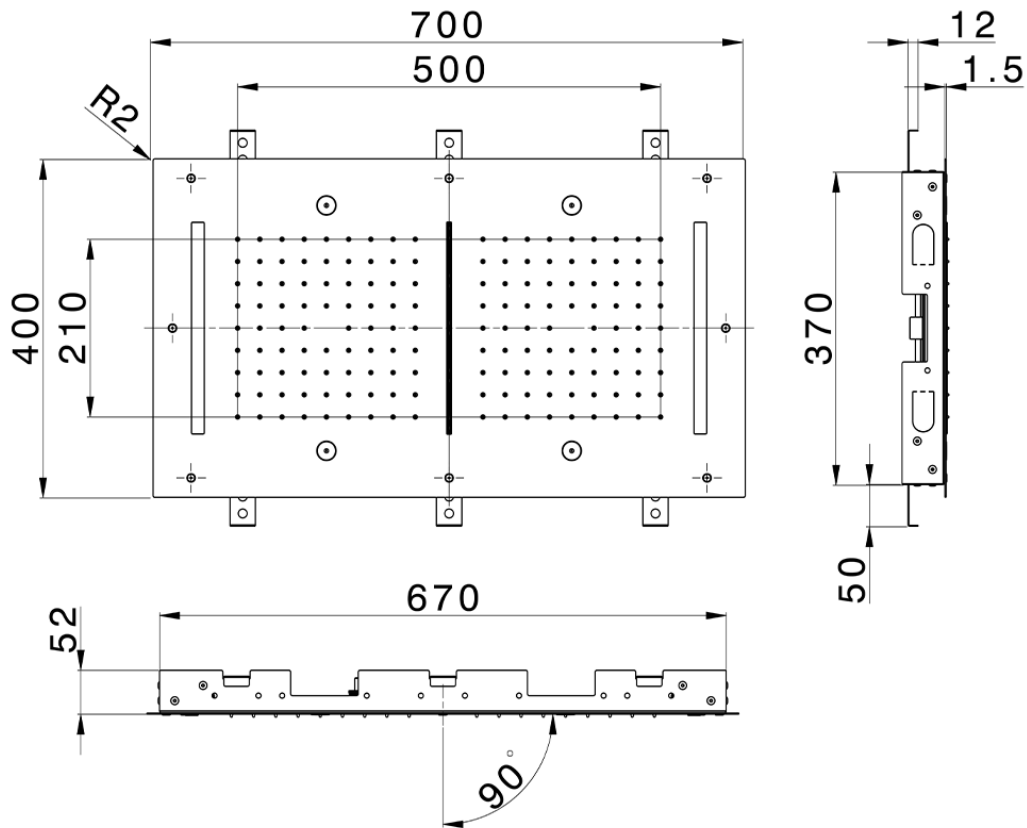

**700x400 mm Chromotherapy Ceiling showerhead ZEN SHOWER\_ZS0C0125**

ZS0C0125

<https://en.cisal.it/700x400-mm-chromotherapy-ceiling-showerhead-zen-shower-zs0c0125>

2026-04-28