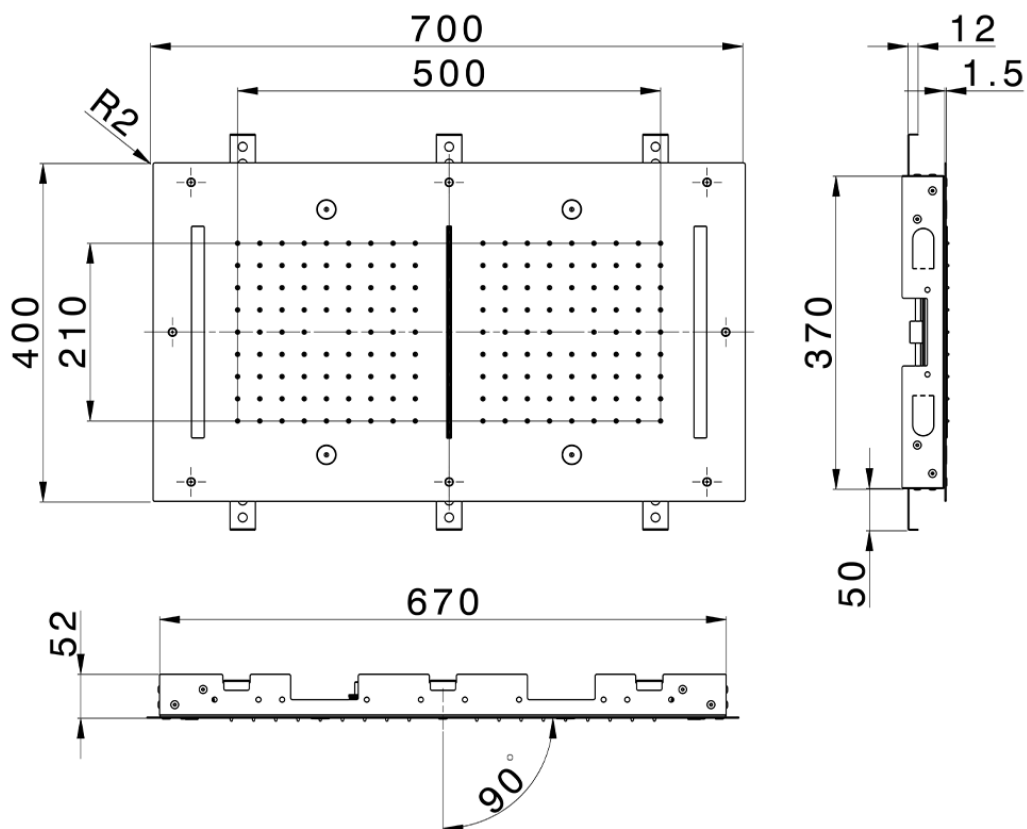

**700x400 mm Chromotherapy Ceiling showerhead ZEN SHOWER\_ZS0C0125**

ZS0C0125

<https://en.cisal.it/700x400-mm-chromotherapy-ceiling-showerhead-zen-shower-zs0c0125>

2026-06-14