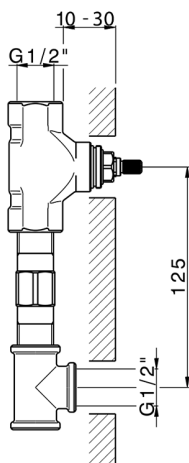

## Exposed part for concealed washbasin mixer NUOVA LESS\_LN013514

LN013514

<https://en.cisal.it/exposed-part-for-concealed-washbasin-mixer-nuova-less-ln013514>

## Concealed washbasin mixer CONCEALED\_ZA033511

MODEL **ZA033511**

Concealed washbasin mixer, right headvalve - left headvalve

AVAILABLE FINISHINGS

 **04** 04 Without finishing

CHARACTERISTICS

Concealed **1**