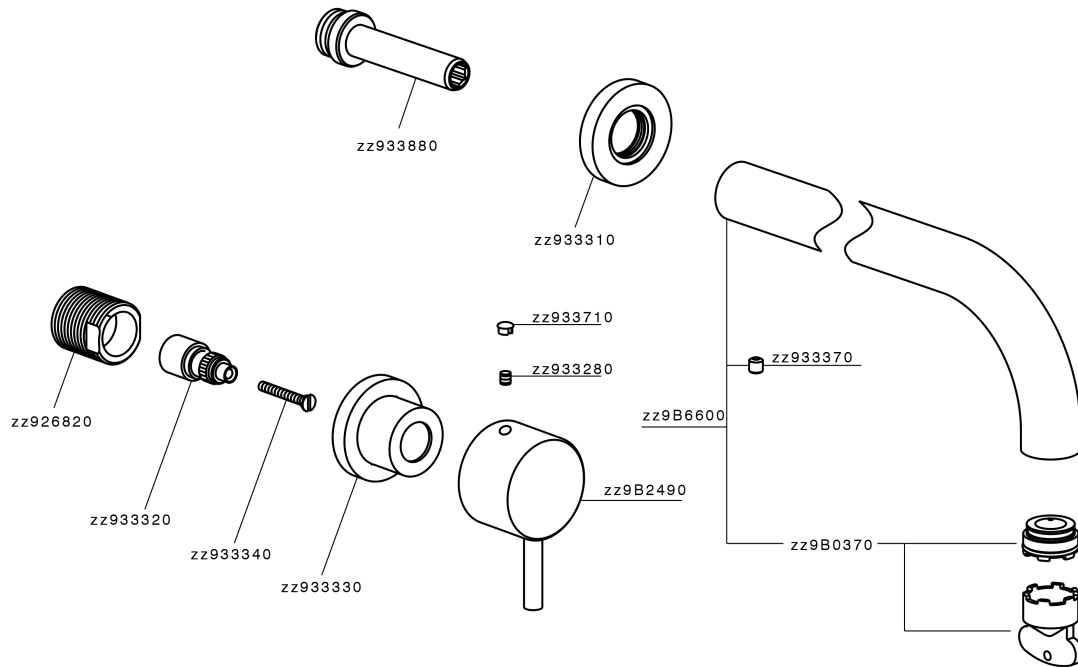

## Exposed part for concealed washbasin mixer NUOVA LESS\_LN013514

MODEL **LN013514**

Exposed part for concealed washbasin mixer, without concealed part, for items ZA033511

### CHARACTERISTICS

Installation **Concealed**  
 Required concealed parts **ZA033511**

## Exposed part for concealed washbasin mixer NUOVA LESS\_LN013514

LN013514

<https://en.cisal.it/exposed-part-for-concealed-washbasin-mixer-nuova-less-ln013514>

## Concealed washbasin mixer CONCEALED\_ZA033511

MODEL **ZA033511**

Concealed washbasin mixer, right headvalve - left headvalve

AVAILABLE FINISHINGS

 **04** 04 Without finishing

CHARACTERISTICS

Concealed **1**