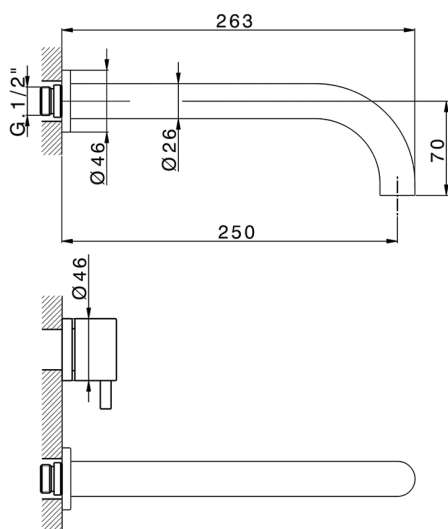

Exposed part for concealed washbasin mixer NUOVA LESS_LN013514

MODEL **LN013514**

Exposed part for concealed washbasin mixer, without concealed part, for items ZA033511

AVAILABLE FINISHINGS

- **21** 21 Chrome
- **2F** 2F Brushed Nickel
- **40** 40 Matt Black
- **4Q** 4Q Matt White

CHARACTERISTICS

Installation **Concealed**
Required concealed parts **ZA033511**