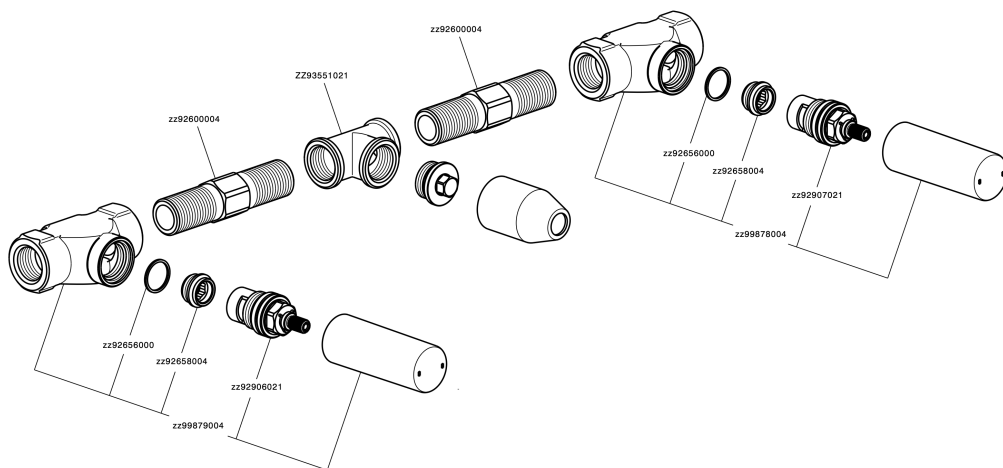

Exposed part for concealed washbasin mixer NUOVA LESS_LN013514

LN013514

<https://en.cisal.it/exposed-part-for-concealed-washbasin-mixer-nuova-less-ln013514>

Concealed washbasin mixer CONCEALED_ZA033511

ZA033511

<https://en.cisal.it/concealed-washbasin-mixer-concealed-za033511>

2024-12-22