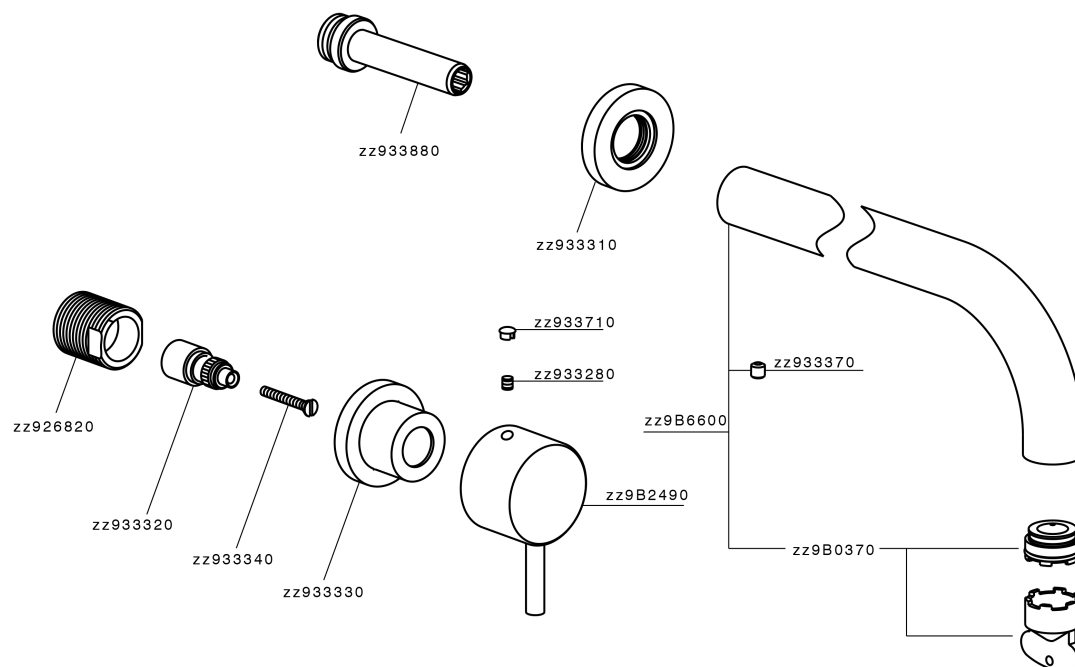

Exposed part for concealed washbasin mixer NUOVA LESS_LN013514

LN013514

<https://en.cisal.it/exposed-part-for-concealed-washbasin-mixer-nuova-less-ln013514>

Concealed washbasin mixer CONCEALED_ZA033511

ZA033511

<https://en.cisal.it/concealed-washbasin-mixer-concealed-za033511>

2024-12-22