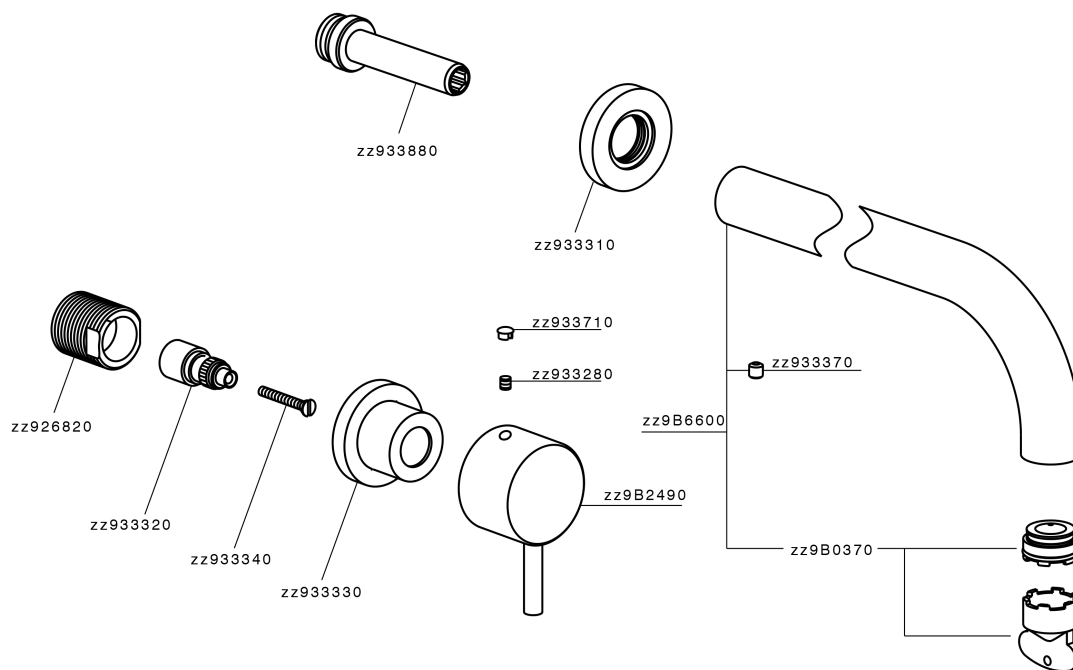

Exposed part for concealed washbasin mixer NUOVA LESS_LN013514

MODEL **LN013514**

Exposed part for concealed washbasin mixer, without concealed part, for items ZA033511

AVAILABLE FINISHINGS

-  **21** 21 Chrome
-  **2F** 2F Brushed Nickel
-  **40** 40 Matt Black
-  **4Q** 4Q Matt White

CHARACTERISTICS

Installation **Concealed**
 Required concealed parts **ZA033511**

Exposed part for concealed washbasin mixer NUOVA LESS_LN013514

LN013514

<https://en.cisal.it/exposed-part-for-concealed-washbasin-mixer-nuova-less-ln013514>

Concealed washbasin mixer CONCEALED_ZA033511

MODEL **ZA033511**

Concealed washbasin mixer, right headvalve - left headvalve

AVAILABLE FINISHINGS

 **04** 04 Without finishing

CHARACTERISTICS

Concealed **1**

2024-12-31