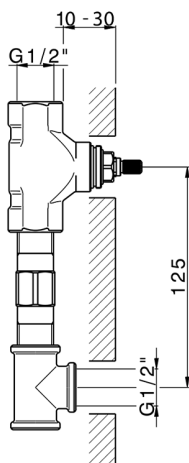

Exposed part for concealed washbasin mixer NUOVA LESS_LN013514

MODEL **LN013514**

Exposed part for concealed washbasin mixer, without concealed part, for items ZA033511

AVAILABLE FINISHINGS

-  **21** 21 Chrome
-  **2F** 2F Brushed Nickel
-  **40** 40 Matt Black
-  **4Q** 4Q Matt White

CHARACTERISTICS

Installation **Concealed**
 Required concealed parts **ZA033511**

Exposed part for concealed washbasin mixer NUOVA LESS_LN013514

LN013514

<https://en.cisal.it/exposed-part-for-concealed-washbasin-mixer-nuova-less-ln013514>

Concealed washbasin mixer CONCEALED_ZA033511

MODEL **ZA033511**

Concealed washbasin mixer, right headvalve - left headvalve

AVAILABLE FINISHINGS

 **04** 04 Without finishing

CHARACTERISTICS

Concealed **1**

2024-12-31