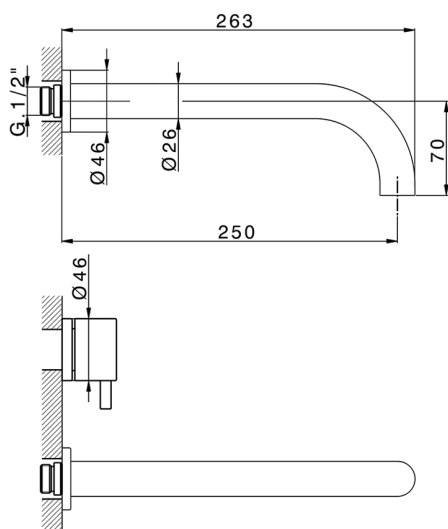

Exposed part for concealed washbasin mixer NUOVA LESS_LN013514

MODEL **LN013514**

Exposed part for concealed washbasin mixer, without concealed part, for items ZA033511

AVAILABLE FINISHINGS

-  **21** 21 Chrome
-  **2F** 2F Brushed Nickel
-  **40** 40 Matt Black
-  **4Q** 4Q Matt White

CHARACTERISTICS

Installation **Concealed**
 Required concealed parts **ZA033511**

Exposed part for concealed washbasin mixer NUOVA LESS_LN013514

LN013514

<https://en.cisal.it/exposed-part-for-concealed-washbasin-mixer-nuova-less-ln013514>

Concealed washbasin mixer CONCEALED_ZA033511

MODEL **ZA033511**

Concealed washbasin mixer, right headvalve - left headvalve

AVAILABLE FINISHINGS

 **04** 04 Without finishing

CHARACTERISTICS

Concealed **1**

2024-12-31