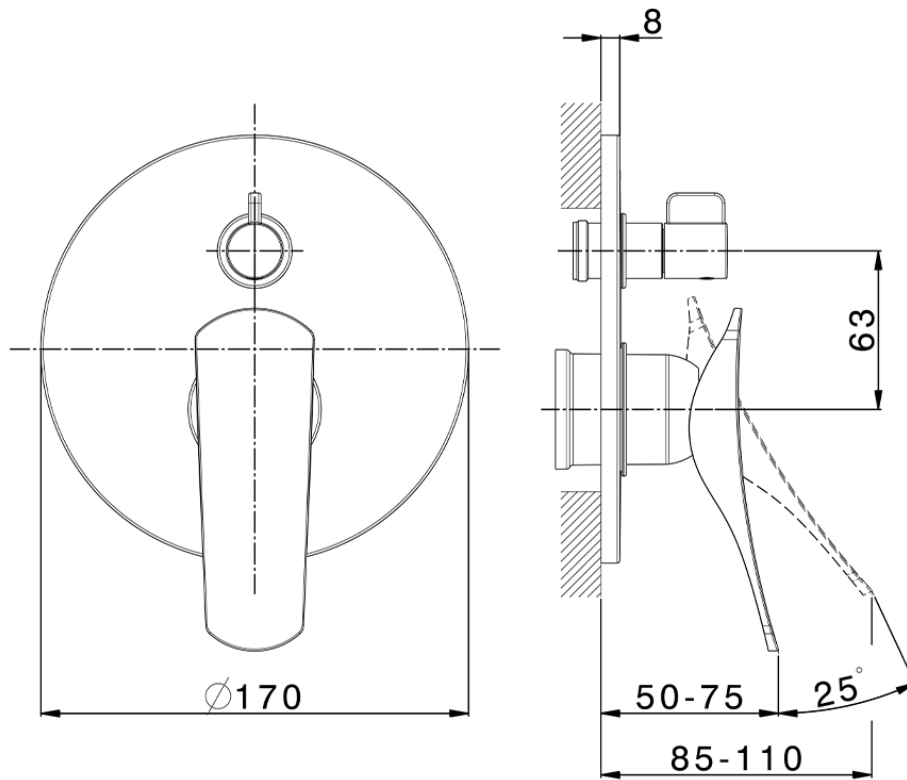

## Exposed part for concealed S.L.bath-shower valve ROADSTER ACCENT\_RA002300

RA002300

<https://en.cisal.it/exposed-part-for-concealed-s-l-bath-shower-valve-roadster-accent-ra002300>

2026-03-16