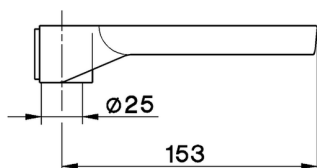

Soap-dish SHOWER_ZA009101

MODEL **ZA009101**

Soap-dish

AVAILABLE FINISHINGS

 **00** 00 Without finishing

CHARACTERISTICS

2026-06-29