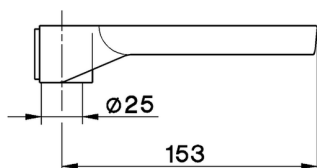

## Soap-dish SHOWER\_ZA009101

MODEL **ZA009101**

Soap-dish

AVAILABLE FINISHINGS

 **00** 00 Without finishing

CHARACTERISTICS

2026-05-19