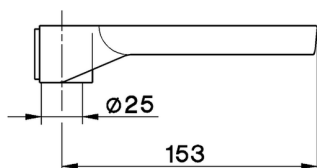

## Soap-dish SHOWER\_ZA009101

MODEL **ZA009101**

Soap-dish

AVAILABLE FINISHINGS

 **00** 00 Without finishing

CHARACTERISTICS

2026-04-08