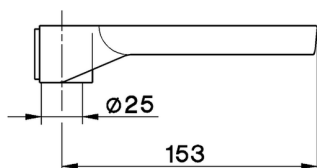

## Soap-dish SHOWER\_ZA009101

MODEL **ZA009101**

Soap-dish

AVAILABLE FINISHINGS

 **00** 00 Without finishing

CHARACTERISTICS

2026-04-28