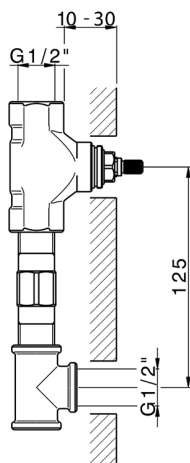

2025-01-03