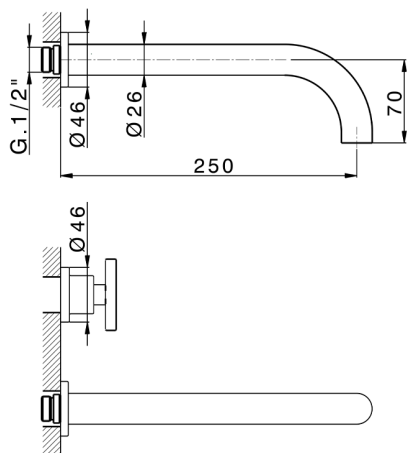

Exposed part for concealed washbasin mixer GRACE_MN013511

MODEL **MN013511**

Exposed part for concealed washbasin mixer, without concealed part, for item ZA033511

AVAILABLE FINISHINGS

-  **21** 21 Chrome
-  **2F** 2F Brushed Nickel
-  **2W** 2W Brushed Gold
-  **5H** 5H Dark Brass Brushed
-  **5L** 5L Brushed Black Titanium
-  **6T** 6T Chrome/Matt Black

CHARACTERISTICS

Installation **Concealed**

Required concealed parts **ZA033511**

Concealed washbasin mixer CONCEALED_ZA033511

MODEL **ZA033511**

Concealed washbasin mixer, right headvalve - left headvalve

AVAILABLE FINISHINGS