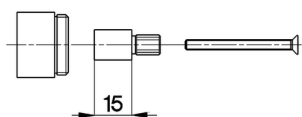

Extension +15 mm COMPONENTS_ZA000440

MODEL **ZA000440**

Extension 15 mm, for item BA00351 - BA01351

AVAILABLE FINISHINGS

 **04** 04 Without finishing

CHARACTERISTICS

2026-06-13