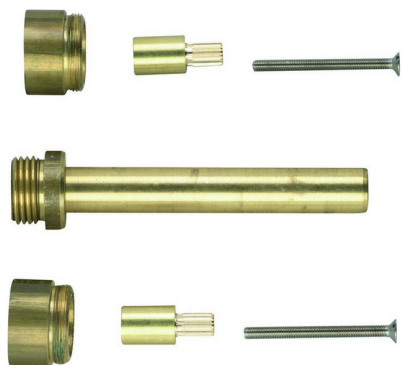

Extension +15 mm COMPONENTS_ZA000440

MODEL **ZA000440**

Extension 15 mm, for item BA00351 - BA01351

AVAILABLE FINISHINGS

 **04** 04 Without finishing

CHARACTERISTICS

2026-04-08