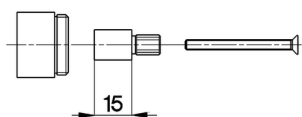

Extension +15 mm COMPONENTS_ZA000440

MODEL **ZA000440**

Extension 15 mm, for item BA00351 - BA01351

AVAILABLE FINISHINGS

 **04** 04 Without finishing

CHARACTERISTICS

2026-04-08