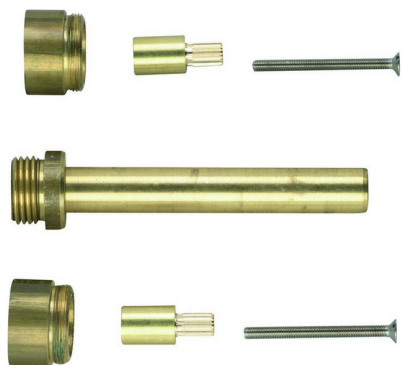

Extension +15 mm COMPONENTS_ZA000440

MODEL **ZA000440**

Extension 15 mm, for item BA00351 - BA01351

AVAILABLE FINISHINGS

 **04** 04 Without finishing

CHARACTERISTICS

2026-06-13