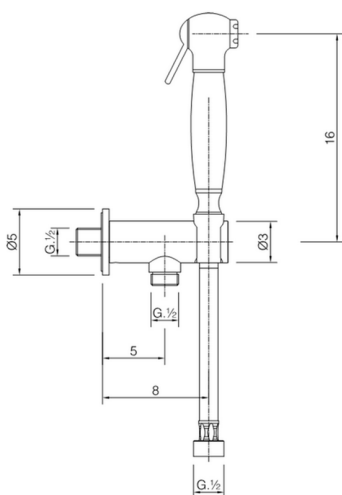

Bidet handshower set HYGENIC SHOWERS_AR007910

MODEL **AR007910**

Bidet handshower set, wall mounted holder with safety valve, Bidet handshower, PVC 120 cm. Flexible hose

AVAILABLE FINISHINGS

- **21** 21 Chrome
- **24** 24 Gold
- **26** 26 Old Copper
- **27** 27 Old Bronze
- **2A** 2A Satin Brushed Nickel

CHARACTERISTICS

Bidet handshower

Hygienic Spray

Multi-jets hygienic hand shower, for personal hygiene care.

2024-12-22