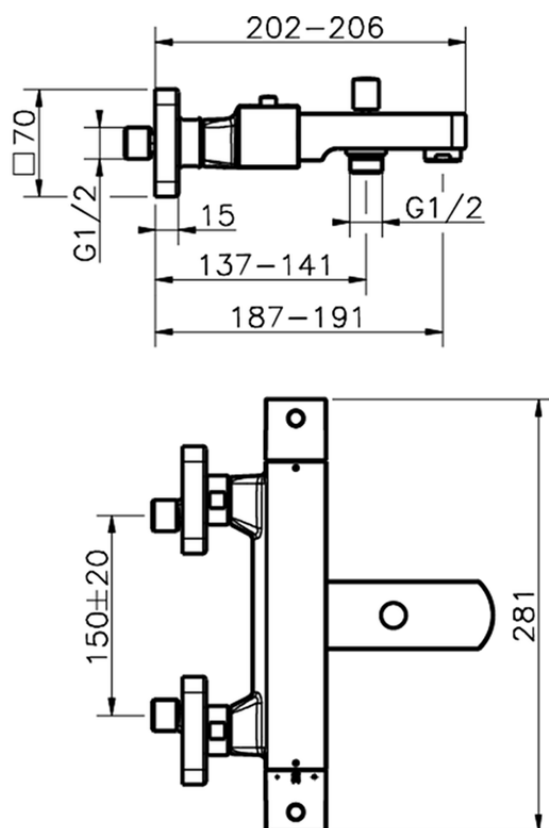

Thermostatic bath mixer ROADSTER ACCENT_RAT27010

RAT27010

<https://en.cisal.it/thermostatic-bath-mixer-roadster-accent-rat27010>

2026-04-08