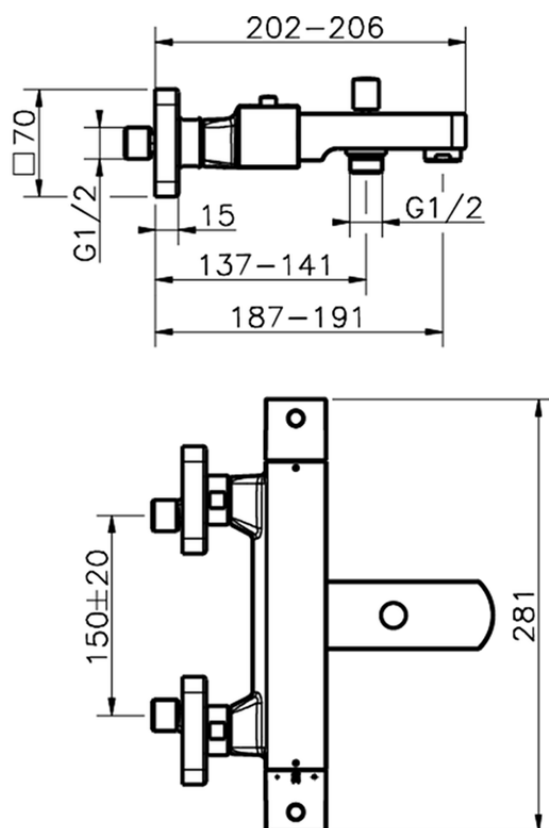

Thermostatic bath mixer ROADSTER ACCENT_RAT27010

RAT27010

<https://en.cisal.it/thermostatic-bath-mixer-roadster-accent-rat27010>

2026-04-28