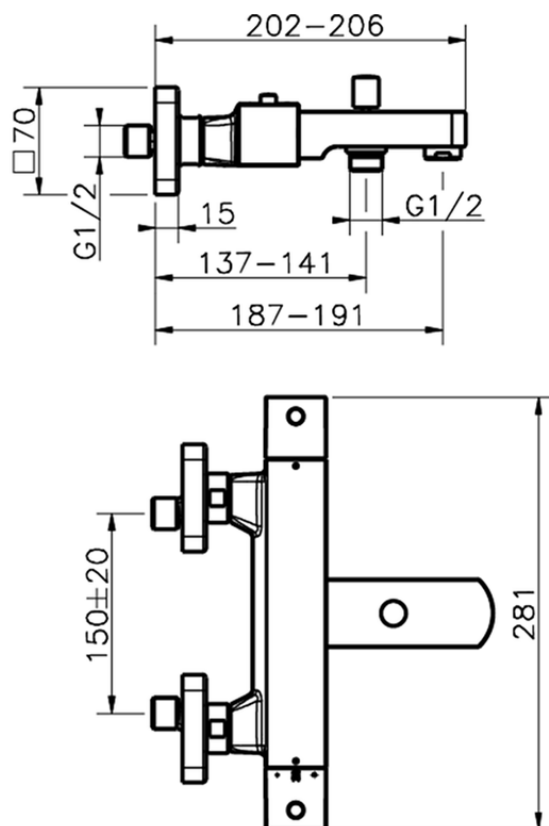

Thermostatic bath mixer ROADSTER ACCENT_RAT27010

RAT27010

<https://en.cisal.it/thermostatic-bath-mixer-roadster-accent-rat27010>

2026-06-14