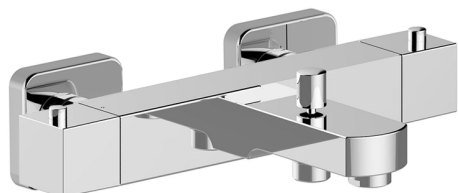

Thermostatic bath mixer ROADSTER ACCENT_RAT27010

MODEL **RAT27010**

Thermostatic bath mixer, without shower set, 1/2" M flexible connection

AVAILABLE FINISHINGS

-  **21** 21 Chrome
-  **2B** 2B Polished Nickel
-  **2F** 2F Brushed Nickel
-  **2Q** 2Q Black Titanium
-  **40** 40 Matt Black
-  **4Q** 4Q Matt White

CHARACTERISTICS

Cartridge Spare Parts **22.04A.AR - ZZ97279004**

Argo 2 (long filter) Thermostatic Valve

Thermostatic

The Cisal thermostatic is your personal water manager, helping you to handle, control and save water and energy.