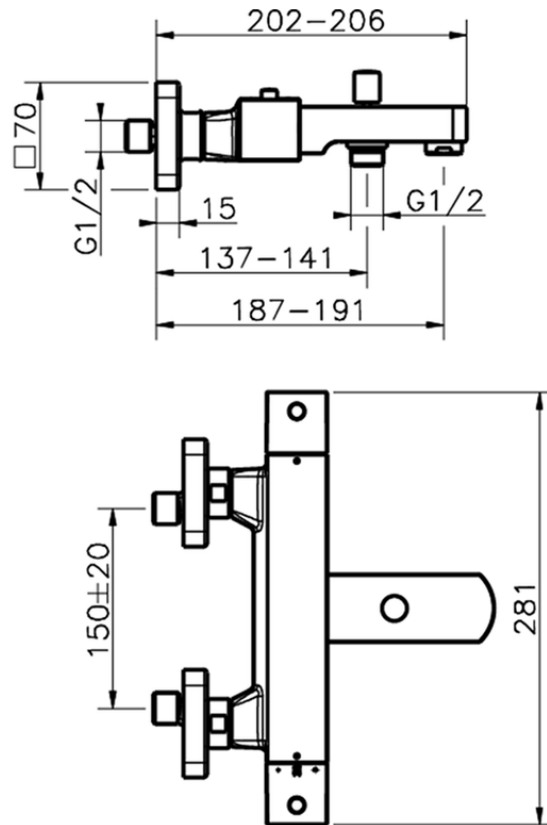

Thermostatic bath mixer ROADSTER ACCENT_RAT27010

RAT27010

<https://en.cisal.it/thermostatic-bath-mixer-roadster-accent-rat27010>

2026-06-13