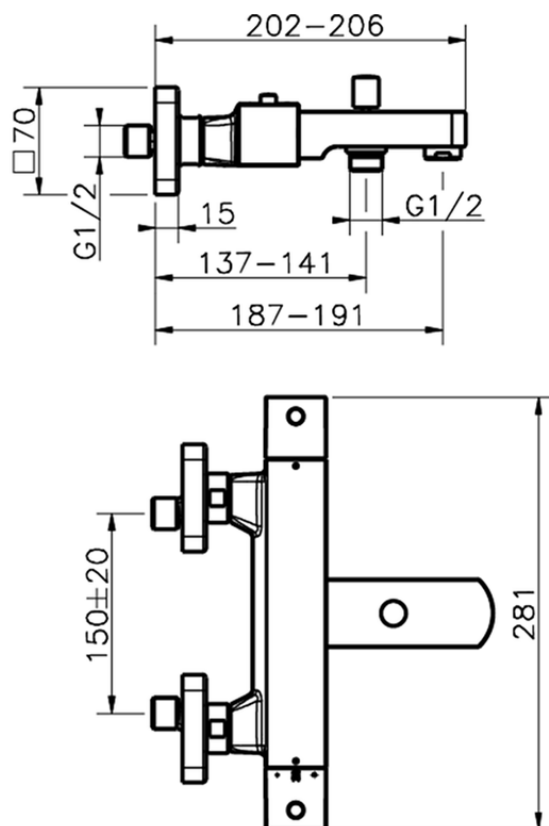

Thermostatic bath mixer ROADSTER ACCENT_RAT27010

RAT27010

<https://en.cisal.it/thermostatic-bath-mixer-roadster-accent-rat27010>

2026-05-19