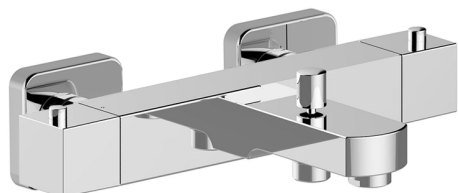

## Thermostatic bath mixer ROADSTER ACCENT\_RAT27010

MODEL **RAT27010**

Thermostatic bath mixer, without shower set, 1/2" M flexible connection

### AVAILABLE FINISHINGS

-  **21** 21 Chrome
-  **2B** 2B Polished Nickel
-  **2F** 2F Brushed Nickel
-  **2Q** 2Q Black Titanium
-  **40** 40 Matt Black
-  **4Q** 4Q Matt White

### CHARACTERISTICS

Cartridge Spare Parts **22.04A.AR - ZZ97279004**

**Argo 2 (long filter) Thermostatic Valve**