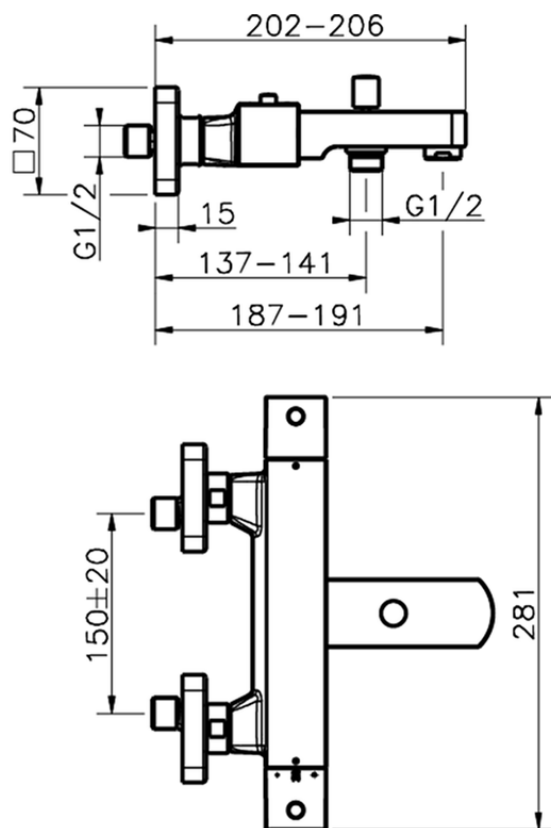

Thermostatic bath mixer ROADSTER ACCENT_RAT27010

RAT27010

<https://en.cisal.it/thermostatic-bath-mixer-roadster-accent-rat27010>

2026-05-19