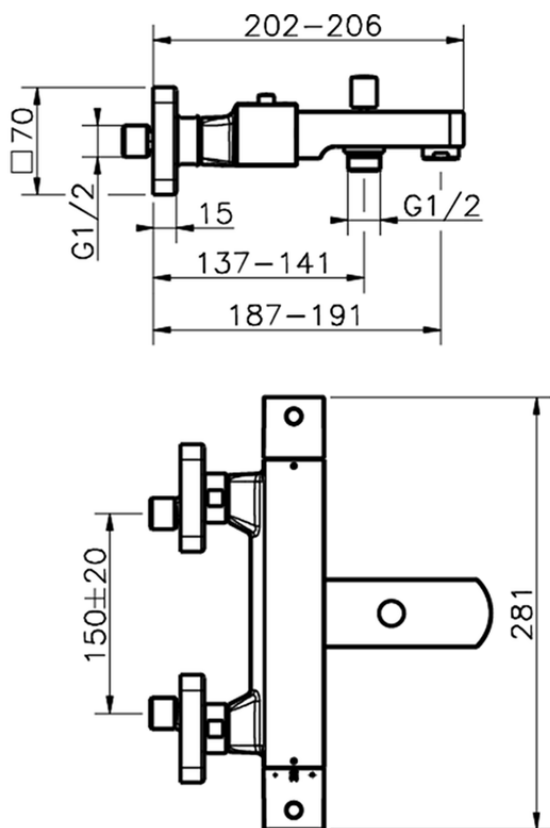

Thermostatic bath mixer ROADSTER ACCENT_RAT27010

RAT27010

<https://en.cisal.it/thermostatic-bath-mixer-roadster-accent-rat27010>

2026-06-09