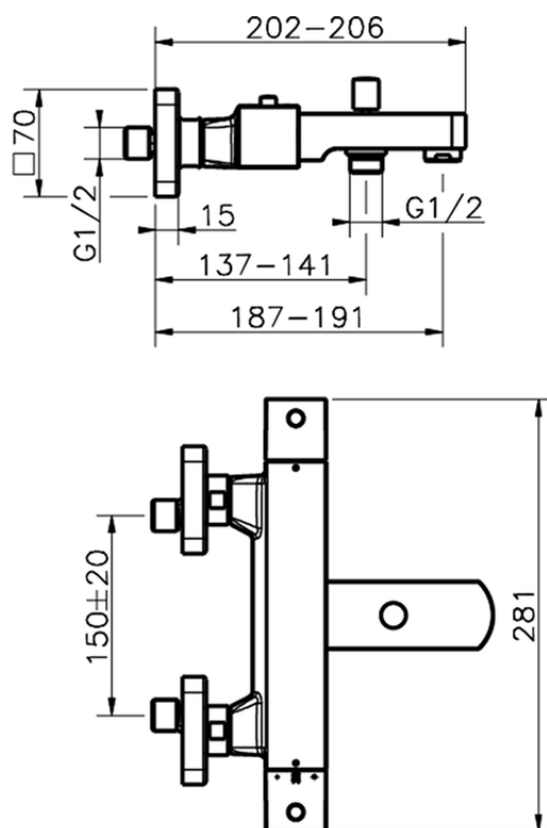

## Thermostatic bath mixer ROADSTER ACCENT\_RAT27010

RAT27010

<https://en.cisal.it/thermostatic-bath-mixer-roadster-accent-rat27010>

2026-04-10