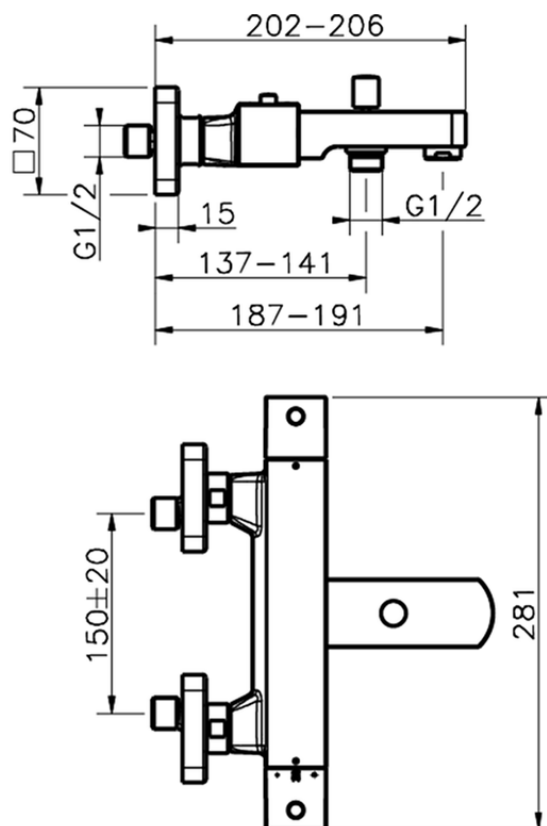

Thermostatic bath mixer ROADSTER ACCENT_RAT27010

RAT27010

<https://en.cisal.it/thermostatic-bath-mixer-roadster-accent-rat27010>

2026-06-29