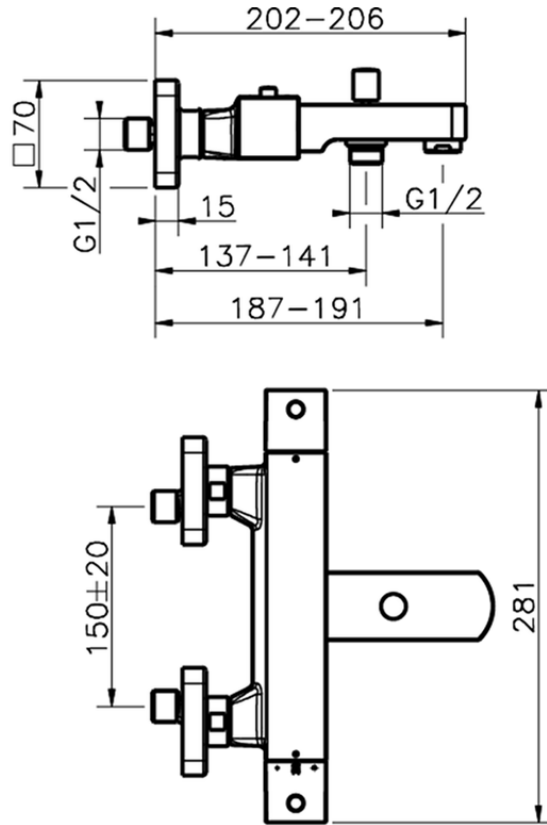

## Thermostatic bath mixer ROADSTER ACCENT\_RAT27010

RAT27010

<https://en.cisal.it/thermostatic-bath-mixer-roadster-accent-rat27010>

2026-06-08