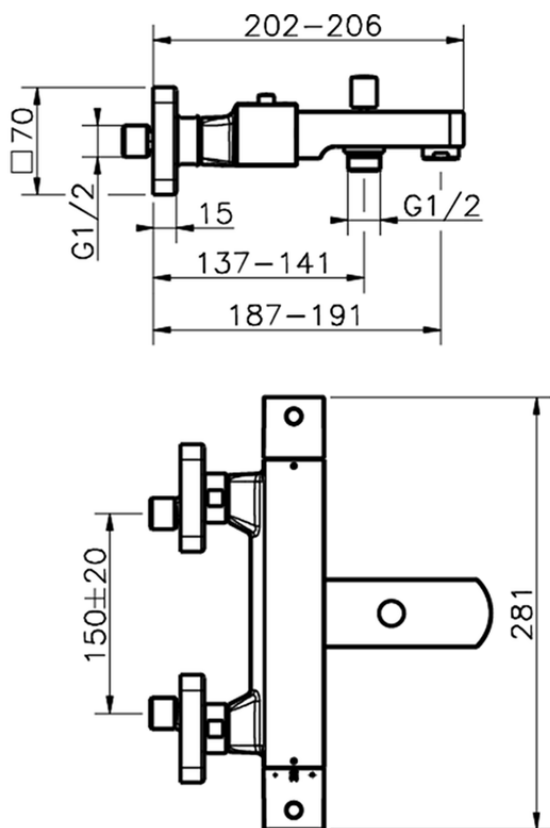

**Thermostatic bath mixer ROADSTER ACCENT\_RAT27010**

RAT27010

<https://en.cisal.it/thermostatic-bath-mixer-roadster-accent-rat27010>

2026-04-28