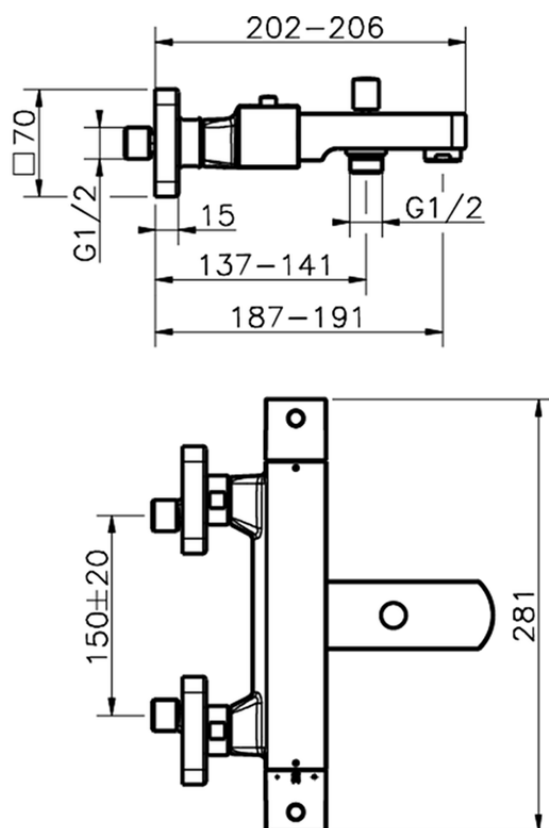

Thermostatic bath mixer ROADSTER ACCENT_RAT27010

RAT27010

<https://en.cisal.it/thermostatic-bath-mixer-roadster-accent-rat27010>

2026-06-14