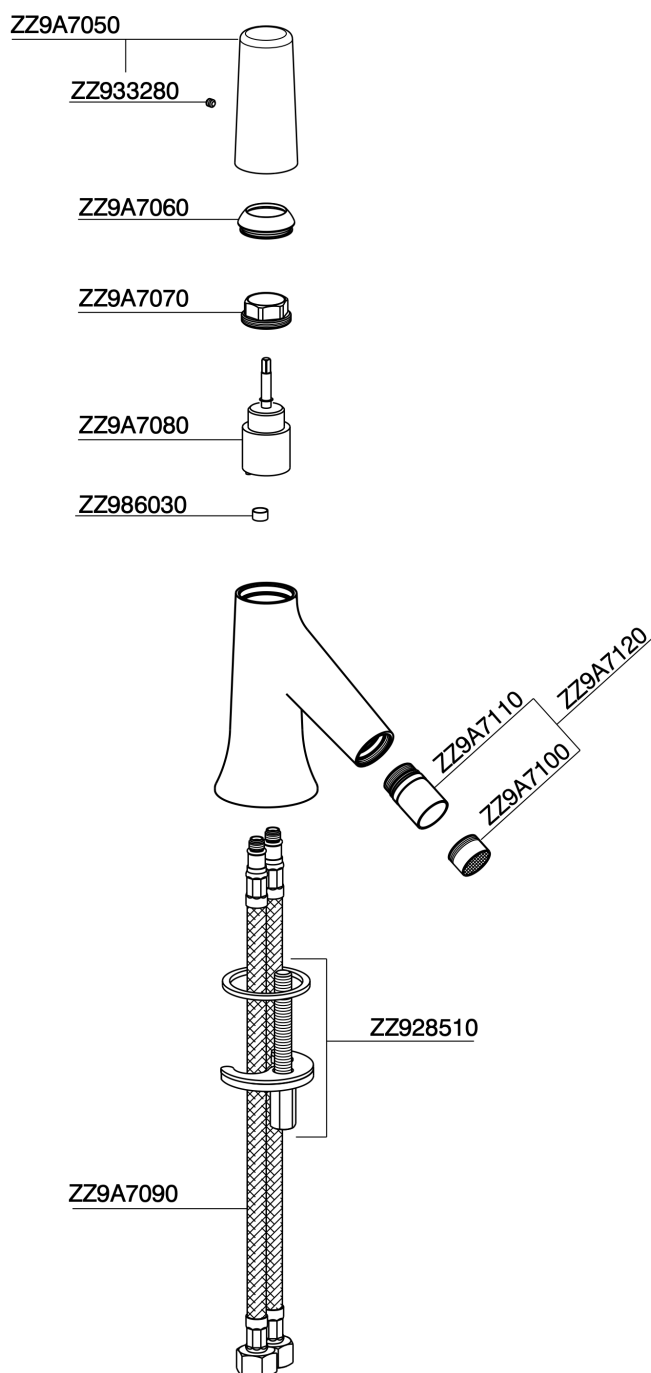

## Single lever bidet mixer VITA\_VI000564

MODEL **VI000564**

Single lever bidet mixer, without automatic pop-up waste, G.3/8" stainless steel flexible hoses

### CHARACTERISTICS

Cartridge Spare Parts **ZZ9A708000**

**25mm Joystick single-lever cartridge**

## Single lever bidet mixer VITA\_VI000564

VI000564

<https://en.cisal.it/single-lever-bidet-mixer-vita-vi000564>

2025-01-07