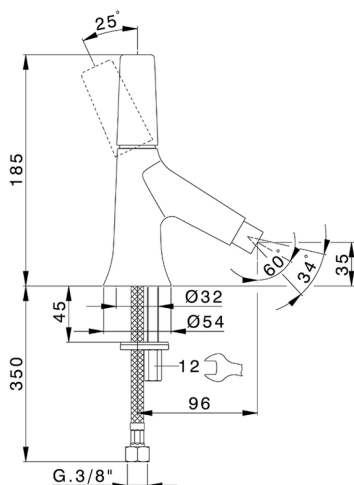

Single lever bidet mixer VITA_VI000564

MODEL **VI000564**

Single lever bidet mixer, without automatic pop-up waste, G.3/8" stainless steel flexible hoses

AVAILABLE FINISHINGS

-  **21** 21 Chrome
-  **2Q** 2Q Black Titanium
-  **40** 40 Matt Black
-  **4Q** 4Q Matt White

CHARACTERISTICS

Cartridge Spare Parts **ZZ9A708000**

25mm Joystick single-lever cartridge

Single lever bidet mixer VITA_VI000564

VI000564

<https://en.cisal.it/single-lever-bidet-mixer-vita-vi000564>

2024-12-22