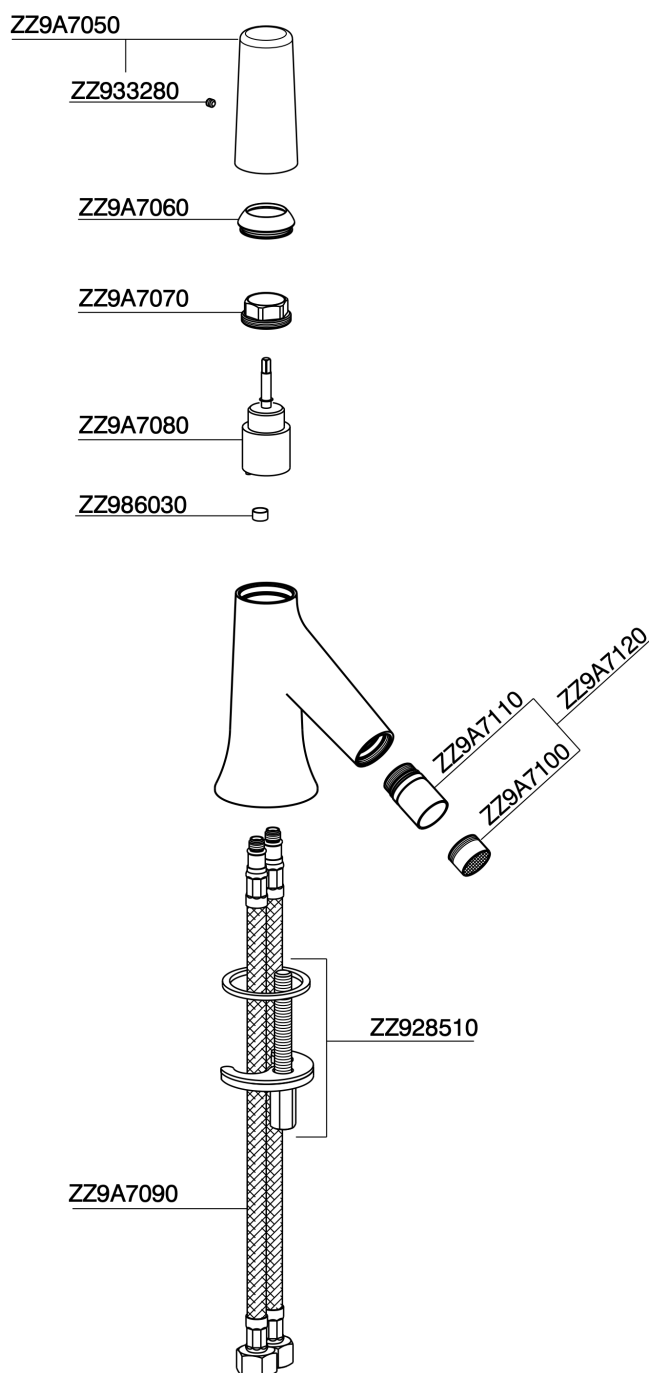

Single lever bidet mixer VITA_VI000564

MODEL **VI000564**

Single lever bidet mixer, without automatic pop-up waste, G.3/8" stainless steel flexible hoses

AVAILABLE FINISHINGS

-  **21** 21 Chrome
-  **2Q** 2Q Black Titanium
-  **40** 40 Matt Black
-  **4Q** 4Q Matt White

CHARACTERISTICS

Cartridge Spare Parts **ZZ9A708000**

25mm Joystick single-lever cartridge

Single lever bidet mixer VITA_VI000564

VI000564

<https://en.cisal.it/single-lever-bidet-mixer-vita-vi000564>

2024-12-22