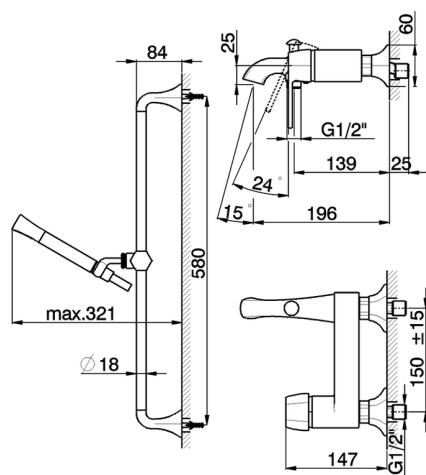

## Single lever bath mixer, with shower set **CH000064**

MODEL **CH000064**

Single lever bath mixer, with shower set, 58 cm Rail with slide bracket, Chérie Brass one spray handshower, 150 cm SUPREME smooth flexible hose

### CHARACTERISTICS

Cartridge Spare Parts **ZZ93196000**

**38 mm Cartridge**

2025-01-07