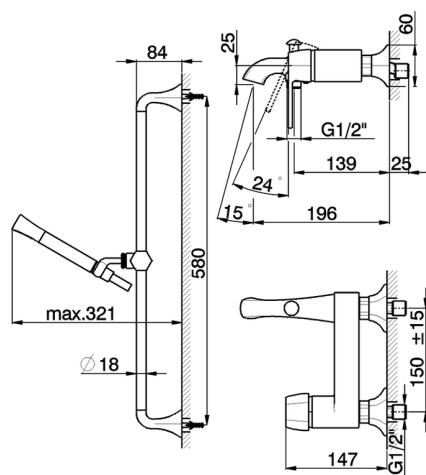

Single lever bath mixer, with shower set **CH000064**

MODEL **CH000064**

Single lever bath mixer, with shower set, 58 cm Rail with slide bracket, Chérie Brass one spray handshower, 150 cm SUPREME smooth flexible hose

AVAILABLE FINISHINGS

- 
6T 6T Chrome/Matt Black
- 
7C 7C Gold/Matt Black
- 
7D 7D Polished Nickel/Matt Black
- 
7E 7E Rose Gold/Matt Black

CHARACTERISTICS

Cartridge Spare Parts **ZZ93196000**

38 mm Cartridge