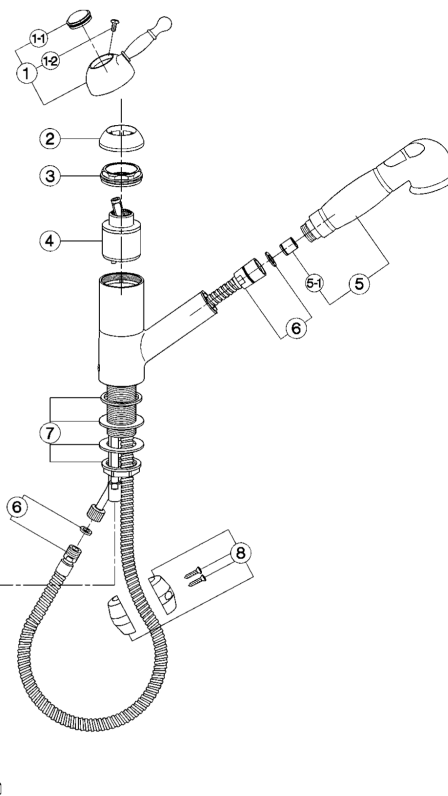

Single lever sink mixer with extrac.shower ARCANA ROYAL_AY002570

MODEL **AY002570**

Single lever sink mixer with extrac.shower,swivel spout,2 sprays handshower,150 cm Brass Flexible Hose

AVAILABLE FINISHINGS

CHARACTERISTICS

Cartridge Spare Parts **ZZ92909000**

43 mm Cartridge

Single lever sink mixer with extrac.shower ARCANA ROYAL_AY002570

cisal

AY 00257

- Monocomando livello
- Single lever sink mixer
- Einhand-Spültischbatterie
- Mitigeur évier