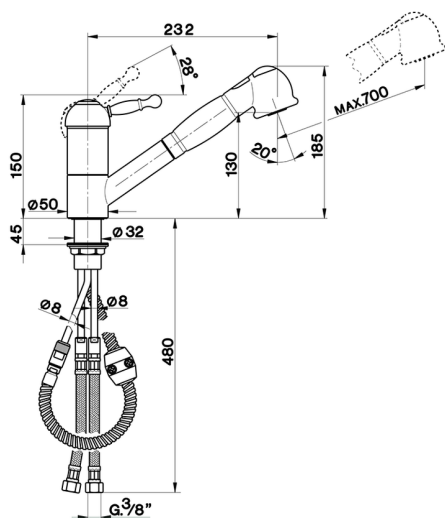

Single lever sink mixer with extrac.shower ARCANA ROYAL_AY002570

MODEL **AY002570**

Single lever sink mixer with extrac.shower,swivel spout,2 sprays handshower,150 cm Brass Flexible Hose

AVAILABLE FINISHINGS

CHARACTERISTICS

Cartridge Spare Parts **ZZ92909000**

43 mm Cartridge

Single lever sink mixer with extrac.shower ARCANA ROYAL_AY002570

cisal

AY 00257

- Monocomando livello
- Single lever sink mixer
- Einhand-Spültischbatterie
- Mitigeur évier