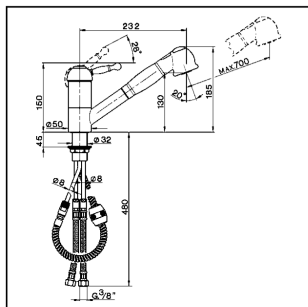

Single lever sink mixer with extrac.shower ARCANA ROYAL_AY002570

MODEL **AY002570**

Single lever sink mixer with extrac.shower,swivel spout,2 sprays handshower,150 cm Brass Flexible Hose

AVAILABLE FINISHINGS

CHARACTERISTICS

Cartridge Spare Parts **ZZ92909000**

43 mm Cartridge

Single lever sink mixer with extrac.shower ARCANA ROYAL_AY002570

cisal

AY 00257

- Monocomando livello
- Single lever sink mixer
- Einhand-Spültischbatterie
- Mitigeur évier