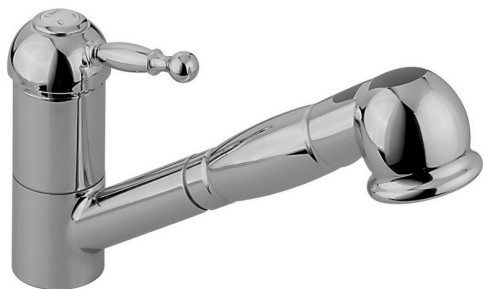

Single lever sink mixer with extrac.shower ARCANA ROYAL_AY002570

MODEL **AY002570**

Single lever sink mixer with extrac.shower,swivel spout,2 sprays handshower,150 cm Brass Flexible Hose

AVAILABLE FINISHINGS

CHARACTERISTICS

Cartridge Spare Parts **ZZ92909000**

43 mm Cartridge

Single lever sink mixer with extrac.shower ARCANA ROYAL_AY002570

cisal

AY 00257

- Monocomando livello
- Single lever sink mixer
- Einhand-Spültischbatterie
- Mitigeur évier

AY.12

AY002570

<https://en.cisal.it/single-lever-sink-mixer-with-extrac-shower-arcana-royal-ay002570>

2024-12-22