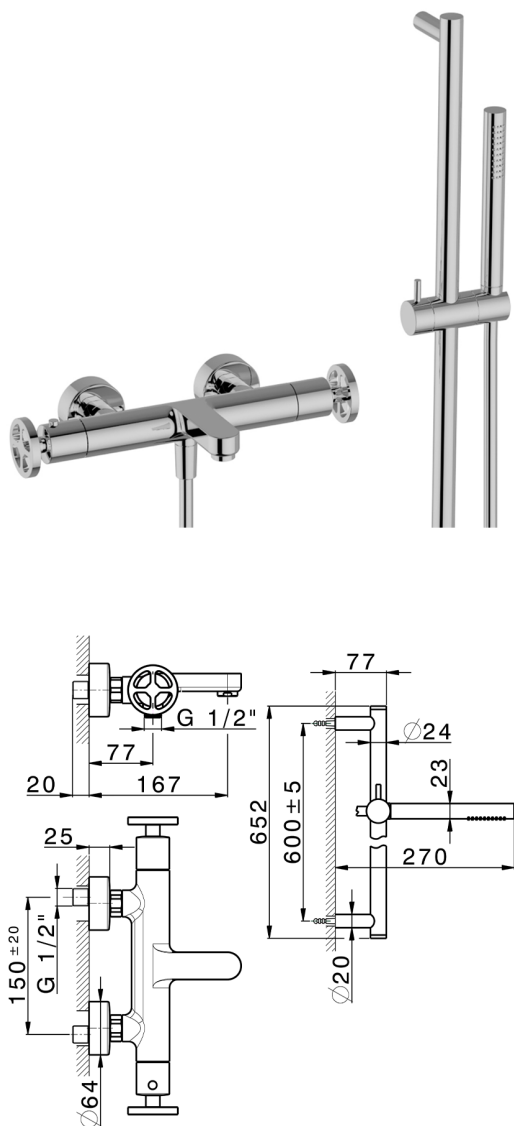

Thermostatic bath-shower mixer with sliding bar GRACE_MNS21016

MODEL **MNS21016**

Thermostatic bath-shower mixer with sliding bar, 60 cm slide rail kit with sliding bracket, 22,5 mm Brass One Spray handshower, 150 cm SUPREME smooth flexible hose

AVAILABLE FINISHINGS

-  **21** 21 Chrome
-  **2F** 2F Brushed Nickel
-  **2W** 2W Brushed Gold
-  **5H** 5H Dark Brass Brushed
-  **5L** 5L Brushed Black Titanium
-  **6T** 6T Chrome/Matt Black

CHARACTERISTICS

Cartridge Spare Parts **22.04A.AR - ZZ97279004**

Argo 2 (long filter) Thermostatic Valve

DeviaStop

The Cisal Devia Stop technology allows to adjust the water flow and to direct it to the selected output point (overhead soaker, hand shower, etc).