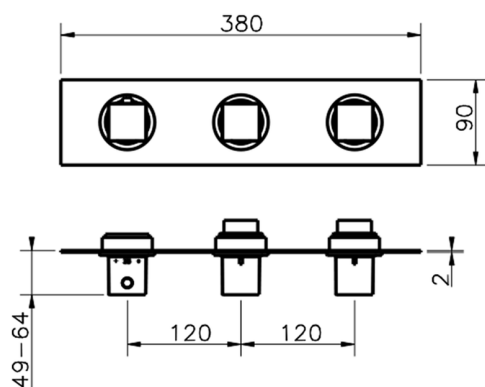

Cover Part for 2 Function Concealed Thermo. Valve WELLNESS_WE01R200

MODEL **WE01R200**

Cover Part for 2 Function Concealed Thermo.Valve,for item ZA01R200

AVAILABLE FINISHINGS

-  **21** 21 Chrome
-  **2F** 2F Brushed Nickel
-  **2Q** 2Q Black Titanium

2 Function Concealed Thermostatic Valve CONCEALED_ZA01R200

MODEL **ZA01R200**

2 Function Concealed Thermostatic Valve

AVAILABLE FINISHINGS

CHARACTERISTICS

Concealed **1**
 Cartridge Spare Parts **23.51A.HF**
HF Thermostatic Valve