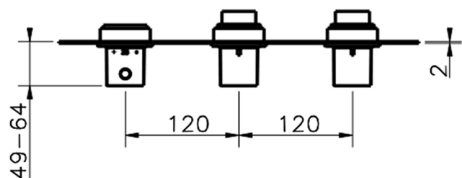

Cover Part for 2 Function Concealed Thermo. Valve WELLNESS_WE01R200

MODEL **WE01R200**

Cover Part for 2 Function Concealed Thermo.Valve,for item ZA01R200

AVAILABLE FINISHINGS

- **21** 21 Chrome
- **2F** 2F Brushed Nickel
- **2Q** 2Q Black Titanium