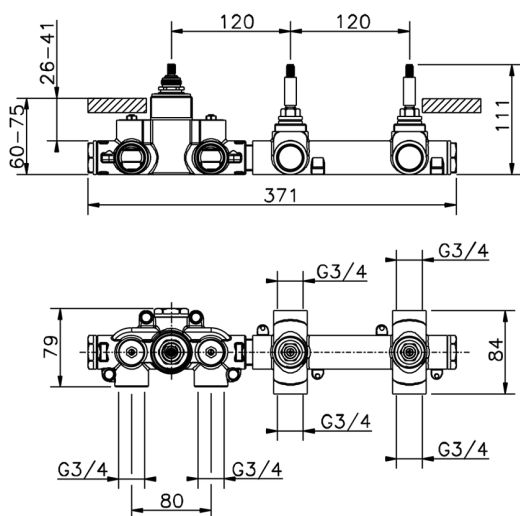

Cover Part for 2 Function Concealed Thermo. Valve WELLNESS_WE01R200

MODEL **WE01R200**

Cover Part for 2 Function Concealed Thermo.Valve,for item ZA01R200

AVAILABLE FINISHINGS

-  **21** 21 Chrome
-  **2F** 2F Brushed Nickel
-  **2Q** 2Q Black Titanium

2 Function Concealed Thermostatic Valve CONCEALED_ZA01R200

MODEL **ZA01R200**

2 Function Concealed Thermostatic Valve

AVAILABLE FINISHINGS

04 04 Without finishing

CHARACTERISTICS

Concealed **1**
 Cartridge Spare Parts **23.51A.HF**
HF Thermostatic Valve