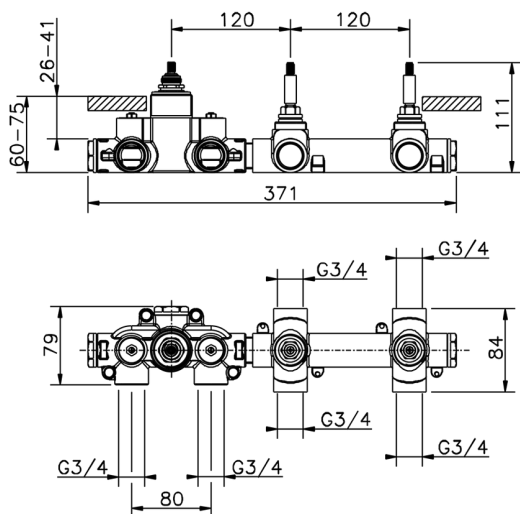

## 2 Function Concealed Thermostatic Valve CONCEALED\_ZA01R200

MODEL **ZA01R200**

2 Function Concealed Thermostatic Valve

AVAILABLE FINISHINGS

**04** 04 Without finishing

CHARACTERISTICS

Concealed **1**  
 Cartridge Spare Parts **23.51A.HF**  
**HF Thermostatic Valve**