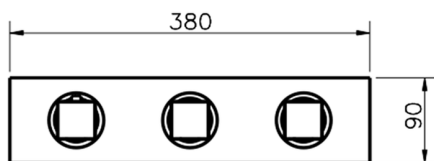

Cover Part for 2 Function Concealed Thermo. Valve WELLNESS_WE01R200

MODEL **WE01R200**

Cover Part for 2 Function Concealed Thermo.Valve,for item ZA01R200

AVAILABLE FINISHINGS

- **21** 21 Chrome
- **2F** 2F Brushed Nickel
- **2Q** 2Q Black Titanium