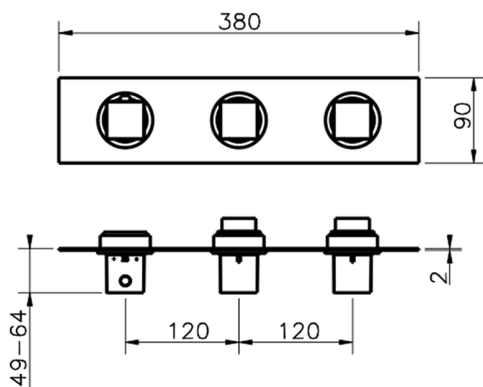

CHARACTERISTICS

Installation **Concealed**

Required concealed parts **ZA01R200**

Thermostatic

The Cisal thermostatic is your personal water manager, helping you to handle, control and save water and energy.