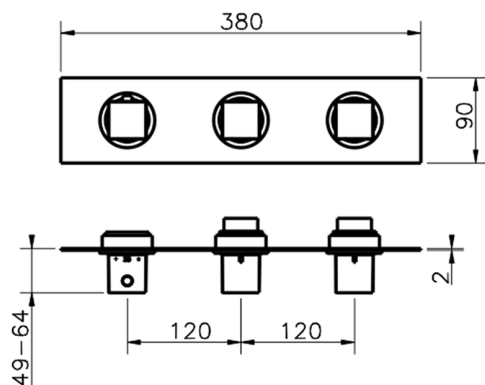

Cover Part for 2 Function Concealed Thermo. Valve WELLNESS_WE01R200

MODEL **WE01R200**

Cover Part for 2 Function Concealed Thermo.Valve,for item ZA01R200

AVAILABLE FINISHINGS

- **21** 21 Chrome
- **2F** 2F Brushed Nickel
- **2Q** 2Q Black Titanium

CHARACTERISTICS

Installation **Concealed**
Required concealed parts **ZA01R200**

Thermostatic

The Cisal thermostatic is your personal water manager, helping you to handle, control and save water and energy.