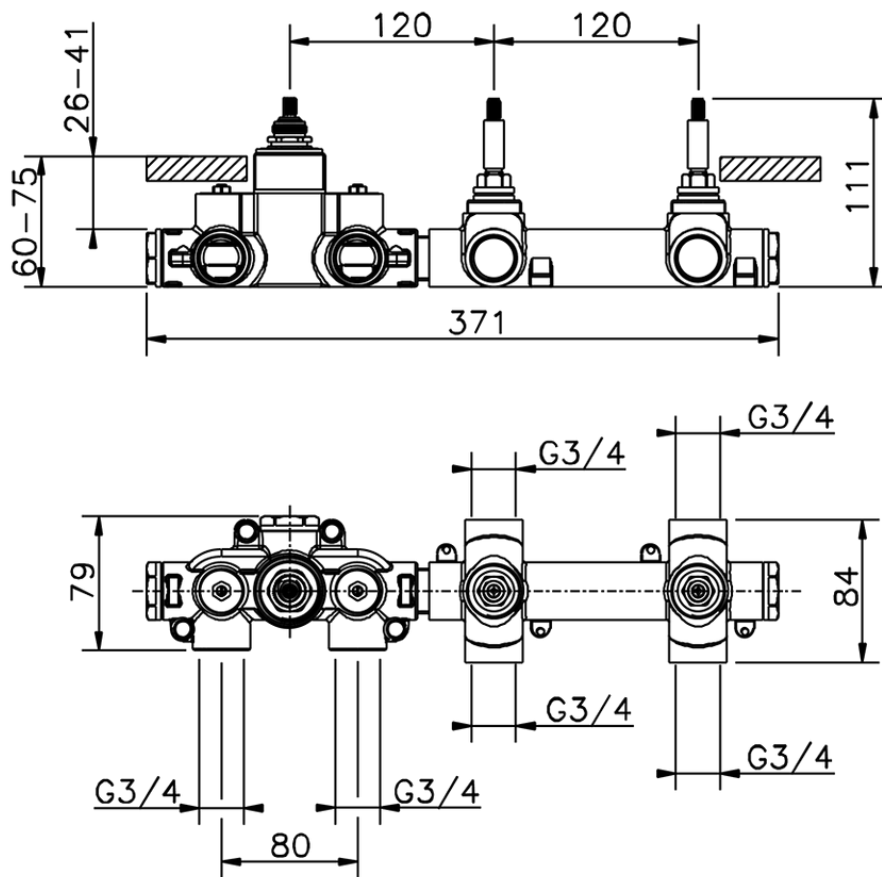

**Cover Part for 2 Function Concealed Thermo. Valve WELLNESS\_WE01R200**

WE01R200

<https://en.cisal.it/cover-part-for-2-function-concealed-thermo-valve-wellness-we01r200>

ZA01R200

<https://en.cisal.it/2-function-concealed-thermostatic-valve-concealed-za01r200>