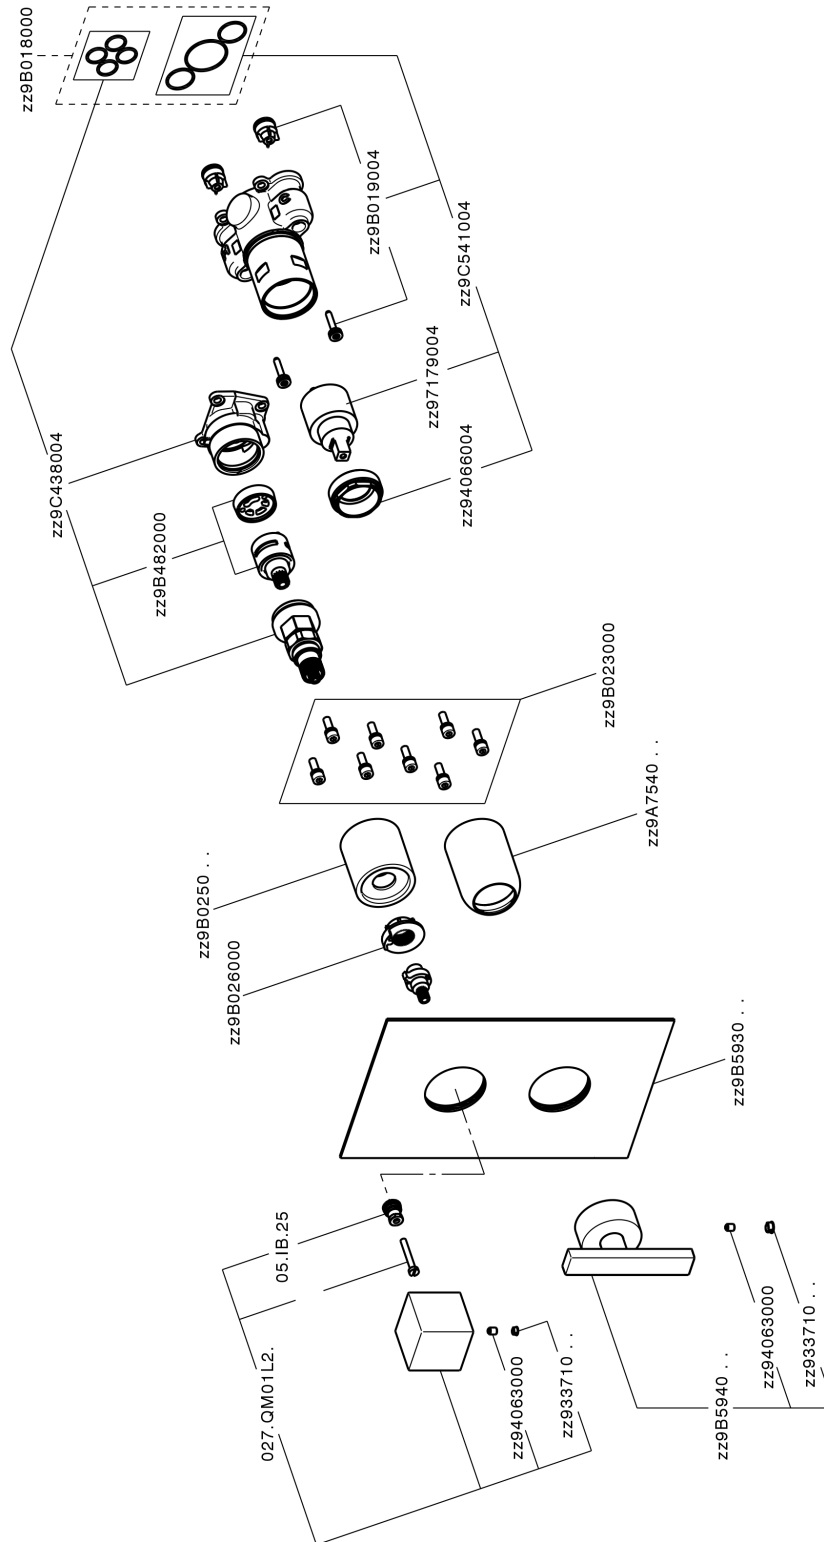

Exposed part for Single Lever One Box Valve ONE BOX_WE0BM030

WE0BM030

<https://en.cisal.it/exposed-part-for-single-lever-one-box-valve-one-box-we0bm030>

One Box Universal Concealed Part ONE BOX_ZA00B031

ZA00B031

<https://en.cisal.it/one-box-universal-concealed-part-one-box-za00b031>

One Box Universal Concealed Part ONE BOX_ZA00B030

ZA00B030

<https://en.cisal.it/one-box-universal-concealed-part-one-box-za00b030>

2024-12-22