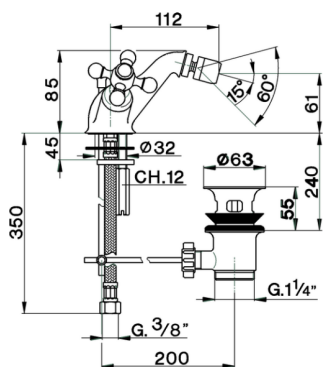

Bidet mixer ARCANA CERAMIC_AC000550

MODEL **AC000550**

Bidet mixer, with automatic 1"1/4 automatic pop-up waste, G.3/8" stainless steel flexible hoses

AVAILABLE FINISHINGS

-  **21** 21 Chrome
-  **24** 24 Gold
-  **26** 26 Old Copper
-  **27** 27 Old Bronze
-  **2A** 2A Satin Brushed Nickel
-  **74** 74 Chrome/Gold

CHARACTERISTICS

Bidet mixer ARCANA CERAMIC_AC000550

cisal

AC 00055

- Monoforo bidet
- Single hole bidet mixer
- Einloch-Bidetbatterie
- Mélangeur monotrou bidet

| bar | PORTATA BOCCA DI EROGAZIONE * SPOUT FLOW RATE DURCHFLOSS WANNENEINLAUF DEBIT BEC DEVERSEUR l/min. |
|-----|---|
| 0.5 | 6 |
| 1 | 8.5 |
| 2 | 11.5 |
| 3 | 14 |
| 4 | 16.5 |
| 5 | 18.5 |