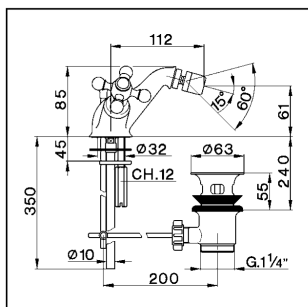

Bidet mixer ARCANA CERAMIC_AC000550

MODEL **AC000550**

Bidet mixer, with automatic 1"1/4 automatic pop-up waste, G.3/8" stainless steel flexible hoses

AVAILABLE FINISHINGS

-  **21** 21 Chrome
-  **24** 24 Gold
-  **26** 26 Old Copper
-  **27** 27 Old Bronze
-  **2A** 2A Satin Brushed Nickel
-  **74** 74 Chrome/Gold

CHARACTERISTICS

Bidet mixer ARCANA CERAMIC_AC000550

cisal

AC 00055

- Monoforo bidet
- Single hole bidet mixer
- Einloch-Bidetbatterie
- Mélangeur monotrou bidet

| bar | PORTATA BOCCA DI EROGAZIONE * SPOUT FLOW RATE DURCHFLOSS WANNENEINLAUF DEBIT BEC DEVERSEUR l/min. |
|-----|---|
| 0.5 | 6 |
| 1 | 8.5 |
| 2 | 11.5 |
| 3 | 14 |
| 4 | 16.5 |
| 5 | 18.5 |