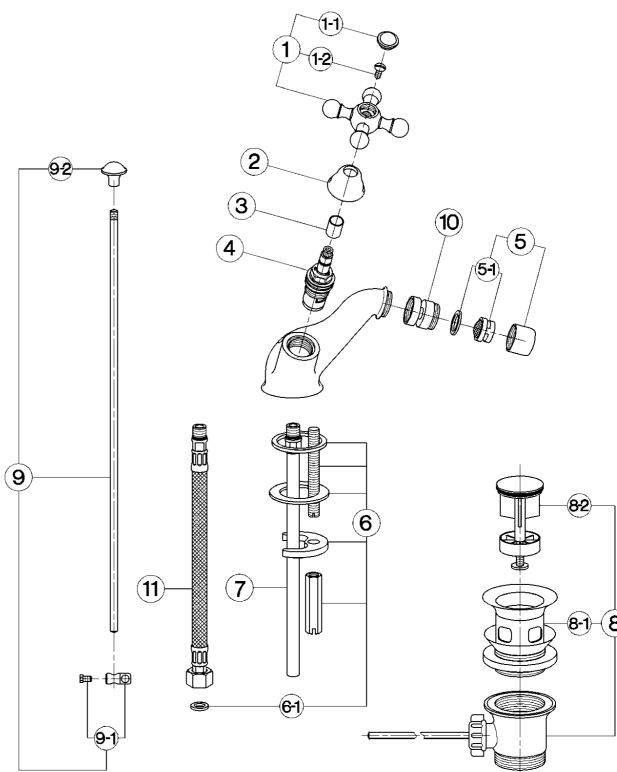

NR.	DESCRIZIONE DESCRIPTION BESCHREIBUNG DESCRIPTION	N. CODICE CODE NO. WERKSNR. NR. CODE	NR.	DESCRIZIONE DESCRIPTION BESCHREIBUNG DESCRIPTION	N. CODICE CODE NO. WERKSNR. NR. CODE	NR.	DESCRIZIONE DESCRIPTION BESCHREIBUNG DESCRIPTION	N. CODICE CODE NO. WERKSNR. NR. CODE
1	Maniglia "AR" con vite e placchetta Handle with screw and plate "AR" Griff "AR" mit Schraube und Abdeckplatte Croisillon avec vis et plaque "AR"	ZZ 90307 0	6-1	Guarnizione fibra 3/8" Gasket rubber 3/8" Fiberdichtung 3/8" Joint en fibre 3/8"	ZZ 92696 0	11	Flessibile M.11x1 3/8" L.365 Flex M.11x1 3/8" L.365 Anschlussschlauch M.11x1 3/8" L.365 Flex M.11x1 3/8" L.365	ZZ 92842 0
1-1	Placchetta a vite maniglia "AR" Cap for handle "AR" Abdeckplatte "AR" Griff Plaque cache - vis crois. "AR"	ZZ 92617 0	7	Tubetto monoforo "SU" con O.R. Tube with O.R. "SU" Anschlussrohr mit O.R. "SU" Tube "SU" avec O.R.	ZZ 92838 0			
1-2	Vite M.4,5x10 lb. tc. zigrinata Screw M.4,5x10 Schraube M.4,5x10 Vis M.4,5x10	ZZ 92609 0	8	Scarico automatico 1" 1/4 sabbliato Pop-up waste 1" 1/4 Ablaufgarnitur 1" 1/4 Vidage automat. 1" 1/4	ZZ 92754 0			
2	Cappuccio coprivite Ø32 H.21 "AC" Escutcheon Ø32 H.21 "AC" Abdeckplatte Ø32 H.21 "AC" Rosace couvre-tête Ø32 H.21 "AC"	ZZ 92652 0	8-1	Piletta per scarico automatico 1" 1/4 Waste for bath drain 1" 1/4 Ablauf 1/4Ablaufgarnitur 1" 1/4 Crepine pour vidage 1" 1/4	ZZ 92924 0			
3	Tubetto copriasta "AR" H.15,5 Sliding cover tube "AR" H.15,5 Abdeckplatte Oberteil "AR" H.15,5 Tube couvre-tête "AR" H.15,5	ZZ 92619 0	8-2	Tappo completo scarico automatico 1" 1/4 Plug for pop-up waste 1" 1/4 Stopfen 1/4Ablaufgarnitur 1" 1/4 Bonde - vidage 1" 1/4	ZZ 92925 0			
4	Vilone ceramico DX per monofori e gruppi "AC" Ceramic headvalve 1/2" right "AC" -short Keramikoberteil 1/2"-rechts "AC" -kurz Tête céramique 1/2" droite "AC" - courte	ZZ 92858 0	9	Astina scarico completa Ø6 Rod Ø6 Zugstange Ø6 Tige Ø6	ZZ 92759 0			
5	Aeratore M.22x1 IA Mousseur M.22x1 IA Perlator M.22x1 IA Mousseur M.22x1 IA	ZZ 92835 0	9-1	Morsetto astina scarico automatico Ø6,2 Connection for pop-up rod Ø6,2 Gelenkstueck 1/4Zugstange Ø6,2 Jonction x tige vidage Ø6,2	ZZ 92622 0			
5-1	Cartuccia per aeratore M. 22x1 Mousseur cartouche M.22x1 Kart./Perlator M.22x1 IA Cartouche x mousseur M.22x1	ZZ 92708 0	9-2	Pomolo per scarico automatico "AR" Knob for pop-up rod "AR" Zugknopf 1/4Ablaufgarnitur "AR" Pommeau - tige "AR"	ZZ 92624 0			
6	Set installazione monocomando monoforo Installation set single hole Belesigungsset Set installation	ZZ 92851 0	10	Snodo per bidet M.22x1 Joint for bidet M.22x1 Gelenkstueck 1/4Bidet M.22x1 Rotule pour bidet M.22x1	ZZ 92780 0			

AC.8

AC000550

<https://en.cisal.it/bidet-mixer-arcana-ceramic-ac000550>

2024-12-22