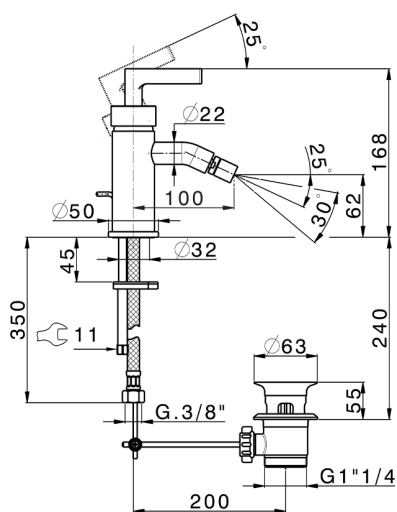

Single lever bidet mixer GRACE_GC000550

MODEL **GC000550**

Single lever bidet mixer, with 1"1/4 automatic pop-up waste, G.3/8" stainless steel flexible hoses

AVAILABLE FINISHINGS

-  **21** 21 Chrome
-  **2F** 2F Brushed Nickel
-  **2W** 2W Brushed Gold
-  **5H** 5H Dark Brass Brushed
-  **5L** 5L Brushed Black Titanium
-  **6T** 6T Chrome/Matt Black

CHARACTERISTICS

Cartridge Spare Parts **ZZ99672000**

35 mm Cartridge

EcoStop

EcoStop feature limits water flow to approximately 50% of maximum output with one point of resistance on setting. Push slightly past the middle stop only when full water output is required. This will save water up to 50%.