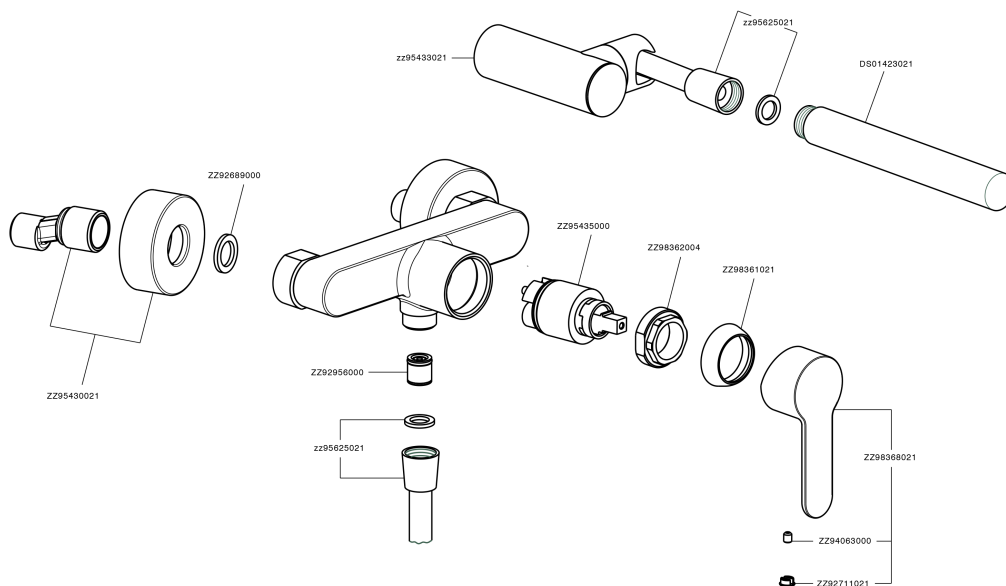

Single lever shower mixer, with shower set TENDER_C2000453

MODEL **C2000453**

Single lever shower mixer, with shower set, wall mounted adjustable handshower bracket, ABS 26 mm minimalistic one spray handshower, 150 cm Brass Flexible Hose

AVAILABLE FINISHINGS

CHARACTERISTICS

Cartridge Spare Parts **ZZ95435000**

35 mm Cartridge

EcoStop

EcoStop feature limits water flow to approximately 50% of maximum output with one point of resistance on setting. Push slightly past the middle stop only when full water output is required. This will save water up to 50%.

Single lever shower mixer, with shower set TENDER_C2000453

C2000453

<https://en.cisal.it/single-lever-shower-mixer-with-shower-set-tender-c2000453>

2025-01-02