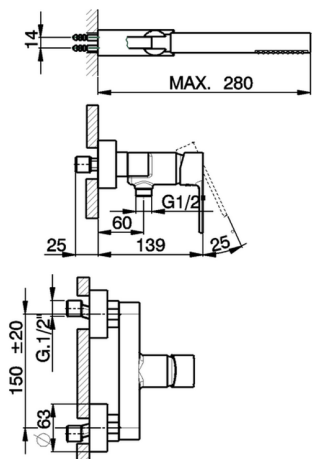

Single lever shower mixer, with shower set TENDER_C2000453

MODEL **C2000453**

Single lever shower mixer, with shower set, wall mounted adjustable handshower bracket, ABS 26 mm minimalistic one spray handshower, 150 cm Brass Flexible Hose

AVAILABLE FINISHINGS

CHARACTERISTICS

Cartridge Spare Parts **ZZ95435000**

35 mm Cartridge

EcoStop

EcoStop feature limits water flow to approximately 50% of maximum output with one point of resistance on setting. Push slightly past the middle stop only when full water output is required. This will save water up to 50%.

Single lever shower mixer, with shower set TENDER_C2000453

C2000453

<https://en.cisal.it/single-lever-shower-mixer-with-shower-set-tender-c2000453>

2025-01-02