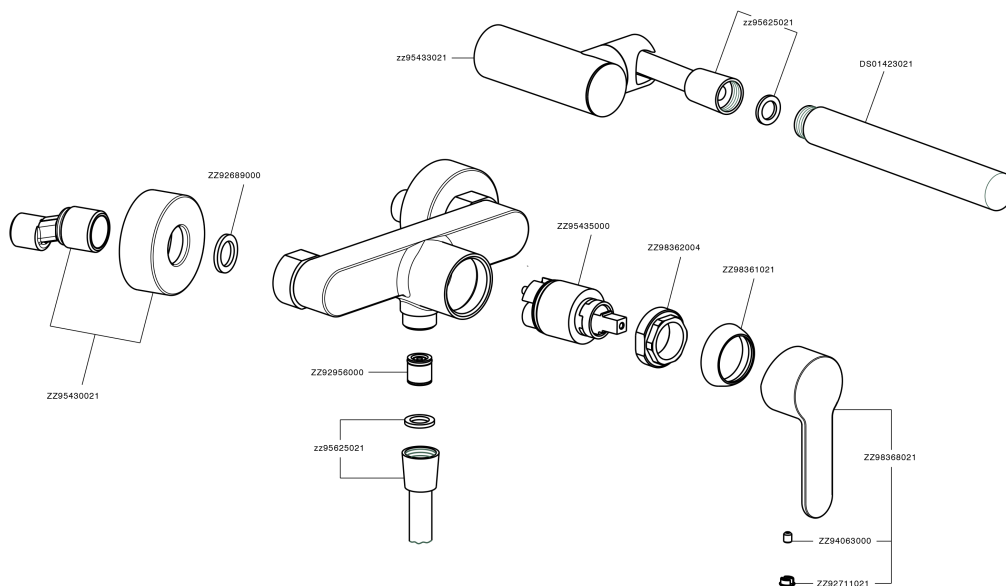

## Single lever shower mixer, with shower set TENDER\_C2000453

C2000453

<https://en.cisal.it/single-lever-shower-mixer-with-shower-set-tender-c2000453>

2025-01-02