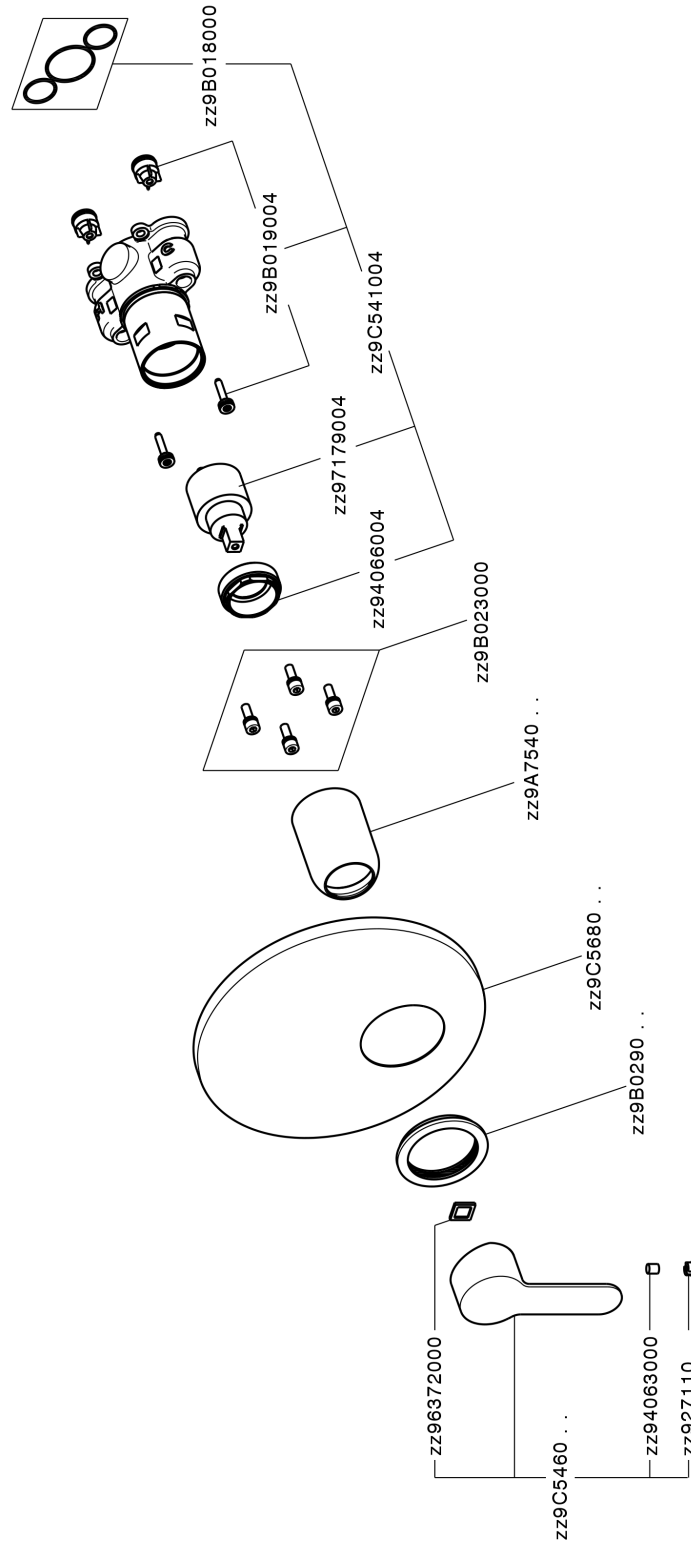

Exposed part for Single Lever One Box Valve TENDER_C20BM010

C20BM010

<https://en.cisal.it/exposed-part-for-single-lever-one-box-valve-tender-c20bm010>

One Box Universal Concealed Part ONE BOX_ZA00B031

ZA00B031

<https://en.cisal.it/one-box-universal-concealed-part-one-box-za00b031>

One Box Universal Concealed Part ONE BOX_ZA00B030

ZA00B030

<https://en.cisal.it/one-box-universal-concealed-part-one-box-za00b030>

2026-04-29