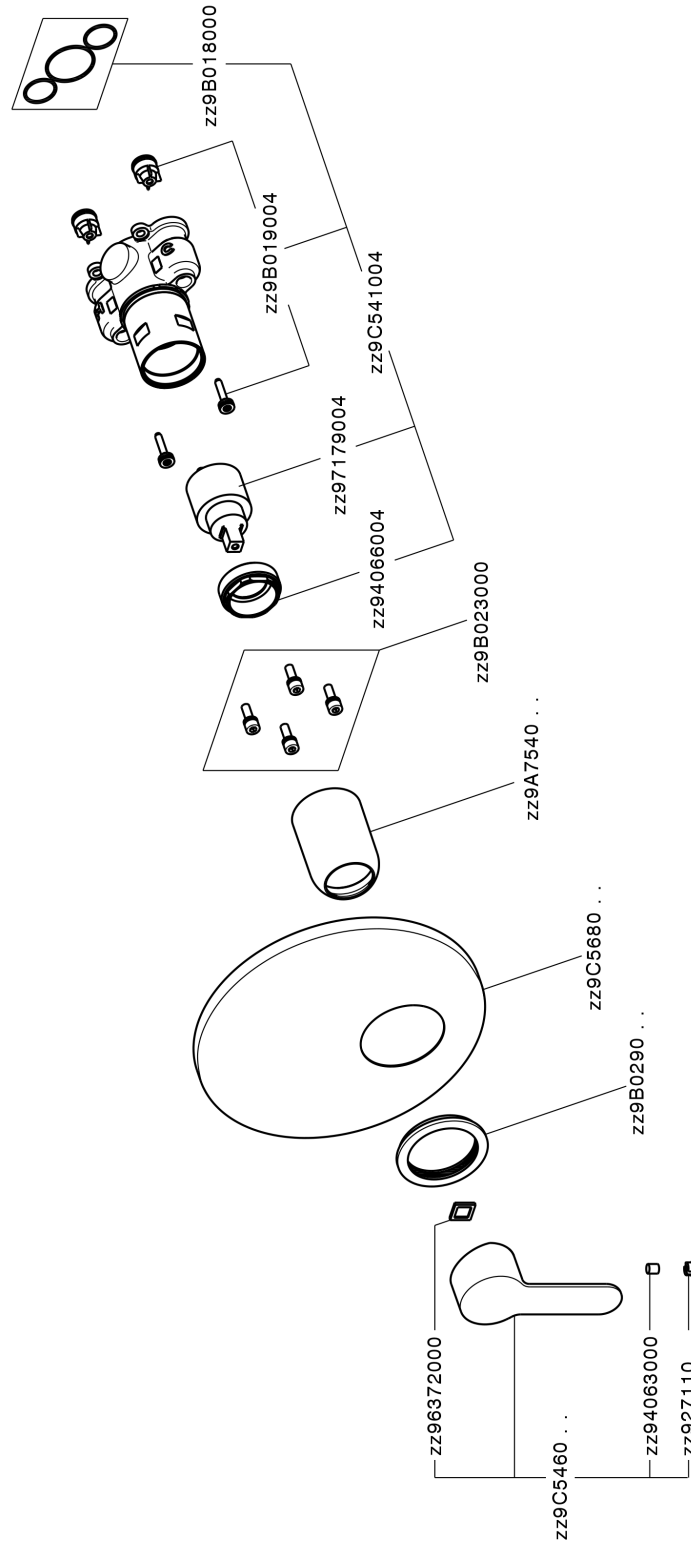

Exposed part for Single Lever One Box Valve TENDER_C20BM010

C20BM010

<https://en.cisal.it/exposed-part-for-single-lever-one-box-valve-tender-c20bm010>

One Box Universal Concealed Part ONE BOX_ZA00B031

ZA00B031

<https://en.cisal.it/one-box-universal-concealed-part-one-box-za00b031>

One Box Universal Concealed Part ONE BOX_ZA00B030

ZA00B030

<https://en.cisal.it/one-box-universal-concealed-part-one-box-za00b030>

2026-05-20