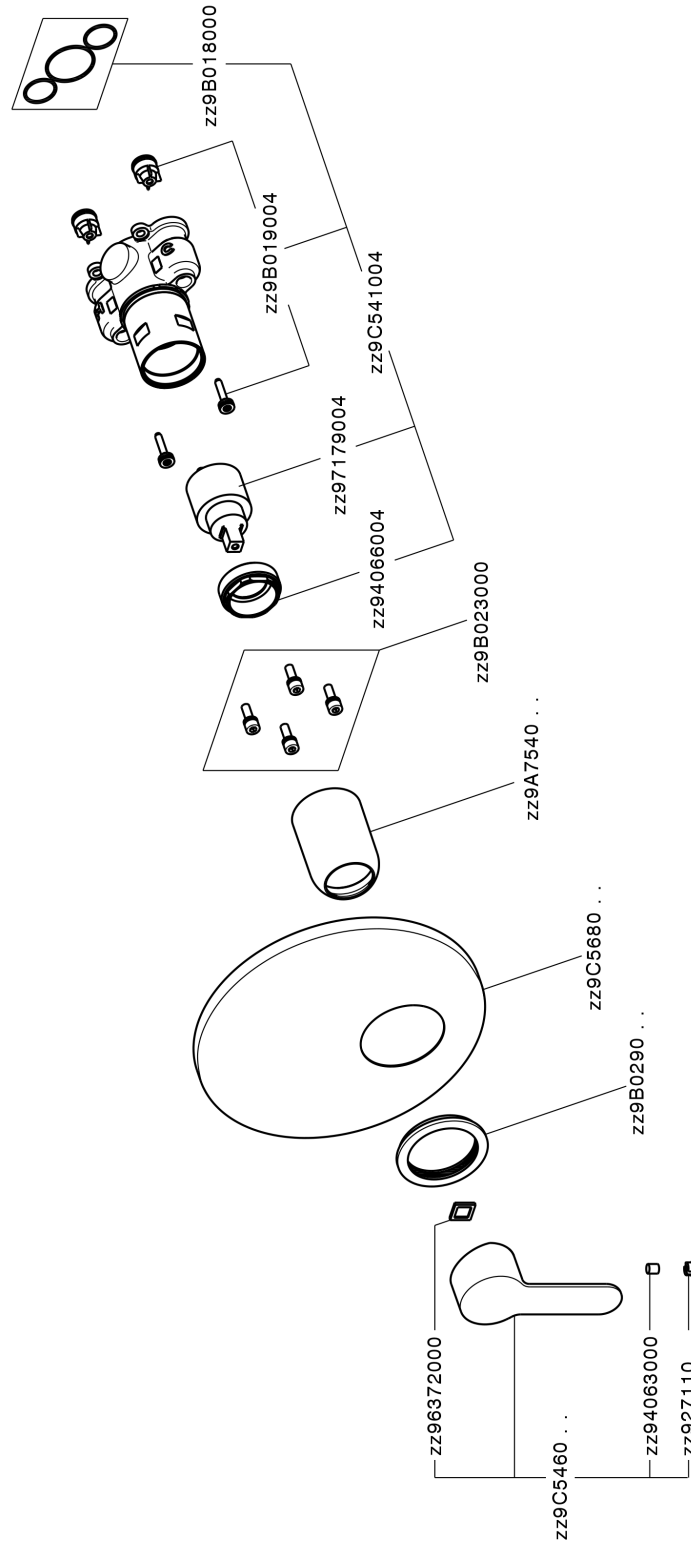

Exposed part for Single Lever One Box Valve TENDER_C20BM010

C20BM010

<https://en.cisal.it/exposed-part-for-single-lever-one-box-valve-tender-c20bm010>

One Box Universal Concealed Part ONE BOX_ZA00B031

ZA00B031

<https://en.cisal.it/one-box-universal-concealed-part-one-box-za00b031>

One Box Universal Concealed Part ONE BOX_ZA00B030

ZA00B030

<https://en.cisal.it/one-box-universal-concealed-part-one-box-za00b030>

2026-06-13