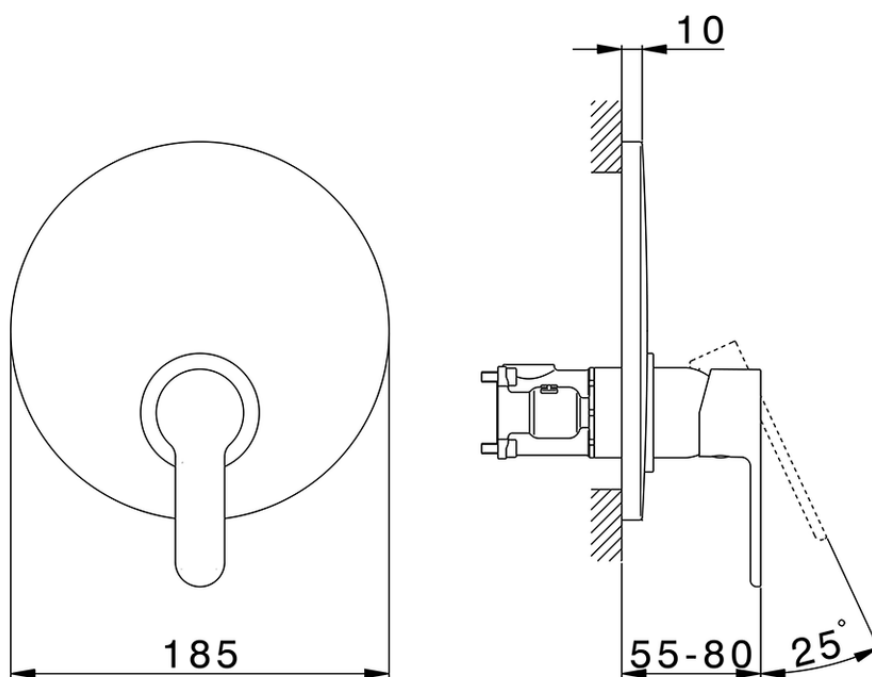

Exposed part for Single Lever One Box Valve TENDER_C20BM010

C20BM010

<https://en.cisal.it/exposed-part-for-single-lever-one-box-valve-tender-c20bm010>

ZA00B031

<https://en.cisal.it/one-box-universal-concealed-part-one-box-za00b031>