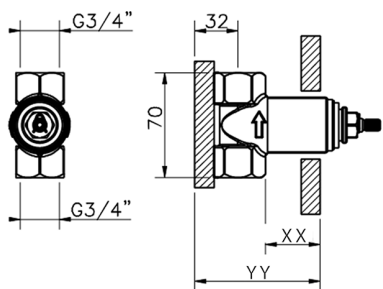

CHARACTERISTICS

Installation **Concealed**

Required concealed parts **ZA003340**

ZA003330

1/2 Stopvalve concealed part CONCEALED_ZA003340

MODEL **ZA003340**

1/2" Stopvalve concealed part, opening counterclockwise

AVAILABLE FINISHINGS

CHARACTERISTICS

Concealed **1**

Piastra/Plate/Plaque/Platte/Placa
 2-3mm: XX 31-46 YY 80-95
 10mm: XX 25-40 YY 76-91

3/4 Stopvalve concealed part CONCEALED_ZA003330

MODEL **ZA003330**

3/4" Stopvalve concealed part, opening counterclockwise

AVAILABLE FINISHINGS

04 04 Without finishing

CHARACTERISTICS

Concealed **1**

Piastra/Plate/Plaque/Platte/Placa

2-3mm: XX 31-46 YY 80-95

10mm: XX 25-40 YY 76-91

2026-04-24