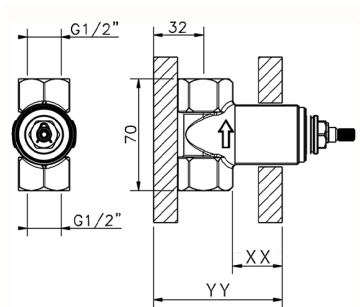

Stopvalve exposed part ROCK&ROLL_RK003310

MODEL **RK003310**

Stopvalve exposed part, without concealed part, for item ZA003330

AVAILABLE FINISHINGS

-  **21** 21 Chrome
-  **2F** 2F Brushed Nickel
-  **40** 40 Matt Black

CHARACTERISTICS

Installation **Concealed**

Required concealed parts **ZA003340**

ZA003330

1/2 Stopvalve concealed part CONCEALED_ZA003340

MODEL **ZA003340**

1/2" Stopvalve concealed part, opening counterclockwise

AVAILABLE FINISHINGS

CHARACTERISTICS

Concealed **1**

Piastra/Plate/Plaque/Platte/Placa
 2-3mm: XX 31-46 YY 80-95
 10mm: XX 25-40 YY 76-91

3/4 Stopvalve concealed part CONCEALED_ZA003330

MODEL **ZA003330**

3/4" Stopvalve concealed part, opening counterclockwise

AVAILABLE FINISHINGS

04 04 Without finishing

CHARACTERISTICS

Concealed **1**

Piastra/Plate/Plaque/Platte/Placa

2-3mm: XX 31-46 YY 80-95

10mm: XX 25-40 YY 76-91

2026-04-24