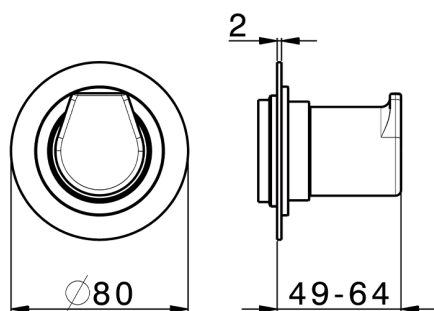

Stopvalve exposed part ROCK&ROLL_RK003310

MODEL **RK003310**

Stopvalve exposed part, without concealed part, for item ZA003330

AVAILABLE FINISHINGS

-  **21** 21 Chrome
-  **2F** 2F Brushed Nickel
-  **40** 40 Matt Black

CHARACTERISTICS

Installation **Concealed**

Required concealed parts **ZA003340**

ZA003330

1/2 Stopvalve concealed part CONCEALED_ZA003340

MODEL **ZA003340**

1/2" Stopvalve concealed part, opening counterclockwise

AVAILABLE FINISHINGS

CHARACTERISTICS

Concealed **1**

Piastra/Plate/Plaque/Platte/Placa
 2-3mm: XX 31-46 YY 80-95
 10mm: XX 25-40 YY 76-91

3/4 Stopvalve concealed part CONCEALED_ZA003330

MODEL **ZA003330**

3/4" Stopvalve concealed part, opening counterclockwise

AVAILABLE FINISHINGS

04 04 Without finishing

CHARACTERISTICS

Concealed **1**

Piastra/Plate/Plaque/Platte/Placa

2-3mm: XX 31-46 YY 80-95

10mm: XX 25-40 YY 76-91

2026-04-24